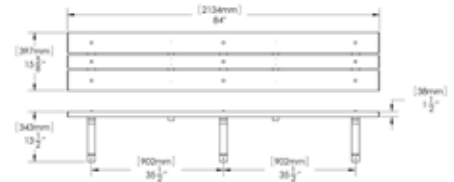

WALL MOUNT BENCH