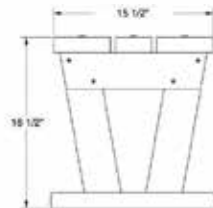

## Hide-away Bench

This bench is designed to be placed along a wall and provide storage and seating. It is 8' long 16" wide and 17" high. It is made of high-density plastic with an anodized aluminum frame for strength, pneumatic lid supports and rubber feet. Shipped knocked down, some assembly required. **FOB Factory.**

Item No	Description	Price
68.1708	Hide-away Bench	\$1687.50

WALL MOUNT BENCH

PLASTIC BENCH

WIDE PLASTIC BENCH

PLASTIC BENCH WITH BACKREST