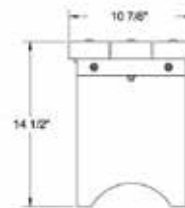

## Hide-away Bench

This bench is designed to be placed along a wall and provide storage and seating. It is 8' long 16" wide and 17" high. It is made of high-density plastic with an anodized aluminum frame for strength, pneumatic lid supports and rubber feet. Shipped knocked down, some assembly required. **FOB Factory.**

Item No	Description	Price
68.1708	Hide-away Bench	\$1687.50

WALL MOUNT BENCH

PLASTIC BENCH

WIDE PLASTIC BENCH

PLASTIC BENCH WITH BACKREST