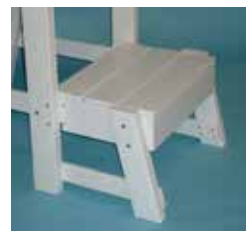

TAILWINDS EXP 501 PLATFORM KIT