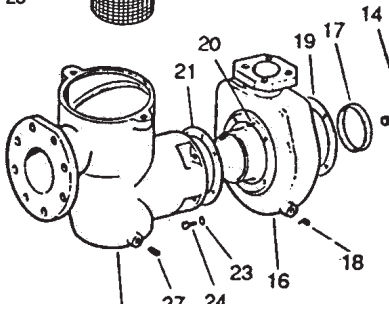

Model S2 = 230 volts, single phase      VMC = Cast iron pump

Model T = 208-230/460 volts, 3 phase      VMB = cast bronze pump

Model T5 = 575 volts, 3 phase

PERFORMANCE DATA														
Pump Model	Total Head in Feet													Shut Off Head Feet/PSI
	40	45	50	55	60	65	70	75	80	85	90	95	100	
5VM	315	295	270	245	220	185	130							77/33
75VM			365	345	320	295	270	245	195	145				92/40
10VM						400	375	355	330	295	250	210	170	109/47

## Jacuzzi VM Parts Pricing

Part No	Dia #	Price
Varies	#1 Motor	POR
22-0727.06	#2 Flinger	\$10.15
Bracket		
02-2500-09	#3 5VMC-S2, T, T5, & 75VMC-T, T5	\$415.15
02-2510-07	75VMC-S2, 10VMC-S2, T, T-5	\$924.05
02-2500-17	5VMB-S2, T, T5 & 75VMB-T, T5	\$531.25
02-2510-15	75VMB-S2, 10VMB-S2, T, T5	\$1188.85
14-1293-24R4	#4 Hex Cap Screw 3/8-16 X 7/8" L	\$5.35
	5 & 7 1/2 VM 4-Pack	
14-1330-29R4	Hex Cap Screw 1/2-13 X 1 1/4" L - 4-Pack 10 VM	\$9.25

ENLARGED VIEW OF SHAFT SLEEVE AND MECHANICAL SEAL AREA.