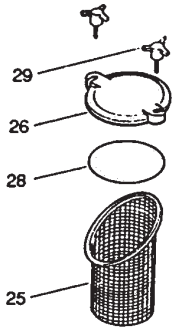

Part No	Dia #		Price
Sleeve			
08-1000-00	#5	5VMC-S2, T, T5 & 75VMC-T, T5 5VMB-S2, T, T5 & 75VMB-T, T5	$177.87
08-0328-07		75VMC-S2 & 10VMC-S2, T, T5 75VMB-S2 & 10VMB-S2, T, T5	$195.38
47-0022-09	#6	O-ring 1" x 1-1/8"	$2.68
10-0369-03	#7	Mechanical Seal Assembly 10-0369-03 (PS-2122)	$82.15
14-0219-01	#8	Washer	$32.25
14-2055-04	#9	Shim X .031	$14.38
14-2055-12		Shim X .020	$14.38
14-2055-20		Shim X .010	$14.38
Impellor			
05-8009-17	#10	5VMB	$589.25
		5VMC Use 5VMB	NLA
		75VMC-S2 Use 75VMB-S2	NLA
		75VMC-T, T5 Use 75VMB-T, T5	NLA
05-8045-13		75VMB-S2	$589.25
05-8010-14		75VMB-T, T5	$589.25
		10VMC Use 10 VMB	NLA
05-8046-12		10VMB	$589.25
14-0504-13	#11	Adaptor	$48.85
14-0382-10	#12	Dowel Pin	$10.79
22-0559-09	#13	Gib Key	$18.75
14-0722-01	#14	Washer	$1.34
14-2493-04	#15	Cap Screw 3/8-16 X 1" L	$5.80
Case with Wear Ring & Plug			
03-1906-00	#16	VMC	$1071.36
03-1906-18		VMB	$2225.66
08-1001-09	#17	Wear Ring	$138.25
31-0059-11	#18	Plug 1/4" NPT Galv, VMC	$3.60
31-0059-29		Plug 1/4" NPT Brass, VMB	$4.95
13-0191-04	#19	Gasket	$12.95
14-2015-03	#20	Index Pin	$11.16
13-1223-04	#21	Gasket	$10.40
Strainer Body			
39-0647-04	#22	VMC	$1026.72
39-0647-12		VMB	$2128.90
14-0005-09	#23	Grommet -8 Pkg	$27.10
Hex Cap Screw 3/8-16 X 7/8" L			
14-1293-24R8	#24	VMC -8 /Pkg	$8.30
14-1293-16R8		VMB-8/Pkg	$11.62
16-0707-08	#25	Strainer Basket	$428.55
Strainer Cover			
39-0648-03	#26	VMC	$203.56
39-0648-11		VMB	$294.65
31-0059-11	#27	Plug 1/4" NPT-Galv, VMC	$3.60
31-0059-29		Plug 1/4" NPT- Brass VMB	$4.95
47-0442-01	#28	O-ring 7-1/4" X 7-3/4"	$18.95
39-0646-05	#29	Lock Knob Assembly, pair	$54.85
12-0618-00	#30	Base 5VM, 75VM-T	$153.56
12-0618-18		75VM-S2, 10 VM	$253.55
14-1294-23	#31	Hex cap screw 3/8-16 X 1" L 4-Pkg	$7.15
14-0722-19	#32	Washer 3/8"-4/Pkg	$3.60

ENLARGED VIEW OF SHAFT SLEEVE AND MECHANICAL SEAL AREA.

Wet Ends

VMB w/short bracket	$3917.76
VMB w/long bracket	$4407.48
VMC w/short bracket	$2938.32
VMC w/long bracket	$3428.04

Short Bracket Models:

All 5VM's, 75VM-T & 75VM-T5

Long Bracket Models:

All 10 VM's & 75VM-S-2