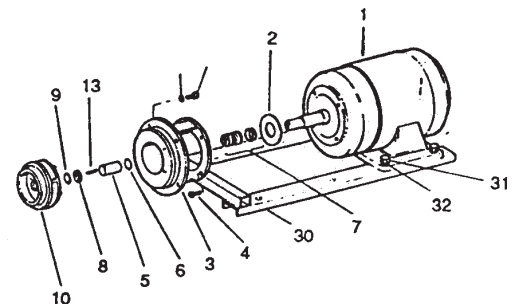

Jacuzzi Series VM Filter Pumps

Series VM Self-Priming Filter Pumps incorporate several important features which contribute to good performance and long life.

- Double-volute casing allows rapid air separation and water circulation during the priming cycle and reduces the radial thrust on the impeller.
- Closed impeller is mounted on the motor shaft and requires no adjustment to maintain performance.
- Mechanical shaft seal requires no attention and is ideal for continuous operation without supervision.
- Flanged suction and discharge connections. 4" x 3".
- Very efficient pumps that move a lot of water for the horsepower.
- Recommended for use with fibreglass filters because of the low shut-off head 45 PSI.

Model	HP	Price
5VMC-S2	5	$4065.80
75VMC-S2	7 1/2	$5631.40
10VMC-S2	10	$6088.20
5VMC-T	5	$3729.80
75VMC-T	7 1/2	$4287.40
10VMC-T	10	$4677.00
5VMC-T5	5	$3729.80
75VMC-T5	7 1/2	$4287.40
10VMC-T5	10	$4677.00
5VMB-S2	5	$5510.60
75VMB-S2	7 1/2	$6790.60
10VMB-S2	10	$7533.00
5VMB-T	5	$4872.20
75VMB-T	7 1/2	$5429.80
10VMB-T	10	$5920.20
5VMB-T5	5	$4872.20
75VMB-T5	7 1/2	$5429.80
10VMB-T5	10	$5920.20

Model S2 = 230 volts, single phase   VMC = Cast iron pump

Model T = 208-230/460 volts, 3 phase   VMB = cast bronze pump

Model T5 = 575 volts, 3 phase

PERFORMANCE DATA														
Pump Model	Total Head in Feet													Shut Off Head Feet/PSI
	40	45	50	55	60	65	70	75	80	85	90	95	100	
5VM	315	295	270	245	220	185	130							77/33
75VM			365	345	320	295	270	245	195	145				92/40
10VM						400	375	355	330	295	250	210	170	109/47

Jacuzzi VM Parts Pricing