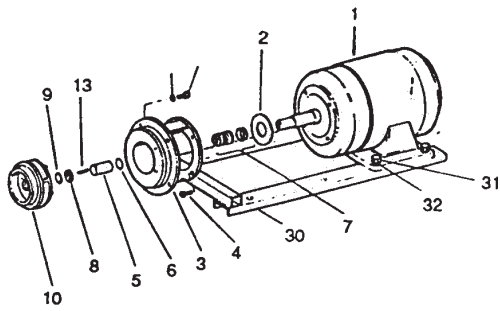

Model S2 = 230 volts, single phase      VMC = Cast iron pump

Model T = 208-230/460 volts, 3 phase      VMB = cast bronze pump

Model T5 = 575 volts, 3 phase

PERFORMANCE DATA														
Pump Model	Total Head in Feet													Shut Off Head Feet/PSI
	40	45	50	55	60	65	70	75	80	85	90	95	100	
5VM	315	295	270	245	220	185	130							77/33
75VM			365	345	320	295	270	245	195	145				92/40
10VM						400	375	355	330	295	250	210	170	109/47

## Jacuzzi VM Parts Pricing

Part No	Dia #	Price
Varies	#1 Motor	POR
22-0727.06	#2 Flinger	\$10.15
Bracket		
02-2500-09	#3 5VMC-S2, T, T5, & 75VMC-T, T5	\$415.15
02-2510-07	75VMC-S2, 10VMC-S2, T, T-5	\$924.05
02-2500-17	5VMB-S2, T, T5 & 75VMB-T, T5	\$531.25
02-2510-15	75VMB-S2, 10VMB-S2, T, T5	\$1188.85
14-1293-24R4	#4 Hex Cap Screw 3/8-16 X 7/8" L	\$5.35
	5 & 7 1/2 VM 4-Pack	
14-1330-29R4	Hex Cap Screw 1/2-13 X 1 1/4" L - 4-Pack 10 VM	\$9.25

ENLARGED VIEW OF SHAFT SLEEVE AND MECHANICAL SEAL AREA.