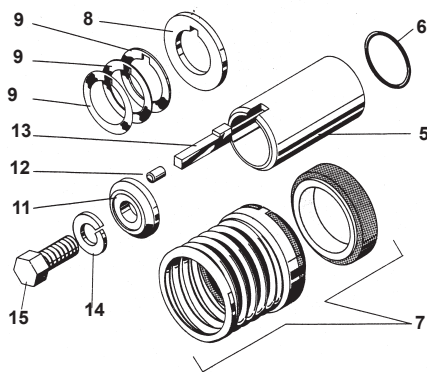

## Jacuzzi VM Parts Pricing

Part No	Dia #	Price
Varies	#1 Motor	POR
22-0727.06	#2 Flinger	\$10.15
Bracket		
02-2500-09	#3 5VMC-S2, T, T5, & 75VMC-T, T5	\$415.15
02-2510-07	75VMC-S2, 10VMC-S2, T, T-5	\$924.05
02-2500-17	5VMB-S2, T, T5 & 75VMB-T, T5	\$531.25
02-2510-15	75VMB-S2, 10VMB-S2, T, T5	\$1188.85
14-1293-24R4	#4 Hex Cap Screw 3/8-16 X 7/8" L	\$5.35
	5 & 7 1/2 VM 4-Pack	
14-1330-29R4	Hex Cap Screw 1/2-13 X 1 1/4" L - 4-Pack 10 VM	\$9.25

ENLARGED VIEW OF SHAFT SLEEVE AND MECHANICAL SEAL AREA.