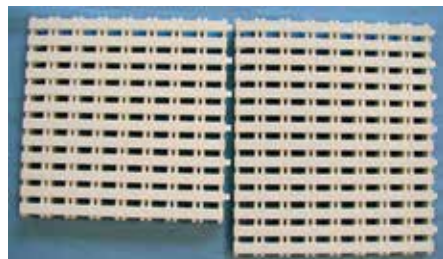

Indestructible replacement for Modular Grating & Grating Tile - see Duradek Grating page 93.

6 DECK EQUIPMENT

Lawson Grating by Neptune Benson

Lawson Grating makes high quality PVC Grating in two primary styles, with a wide range of sizes in each style. The material is the highest quality PVC for flexibility, strength, and UV protection. Lawson offers a 10 year warranty. The non-skid pattern has a coefficient of friction to 0.8 ASTM, the highest in the industry, and designed to be self draining to limit algae growth. Available in five standard colors, white, bone, tan, gray and black. The typical height is 1", and widths from 6" to 18" are standard. Cutting to non-standard widths, prefabricated corners, and Parallel Grating made to a specific radius are available as custom orders. Lawson Grating uses a hold down system consisting of small stainless steel clips which fit into a slot in the grating and are screwed in place every few feet for security. For pricing please let us know your height, width, lineal feet and style and we will reply with a quotation.

LAWSON PARALLEL GRATING

LAWSON RADIUS GRATING

LAWSON COLOUR GRATING

Duradek Grating

VIRTUALLY INDESTRUCTIBLE GRATING FOR POOL GUTTERS

Duradek grating is very well suited to use in and around aquatic centres. It is made using vinyl ester resin and a very high percentage of glass fibre; the result is the most durable grating material we have seen.