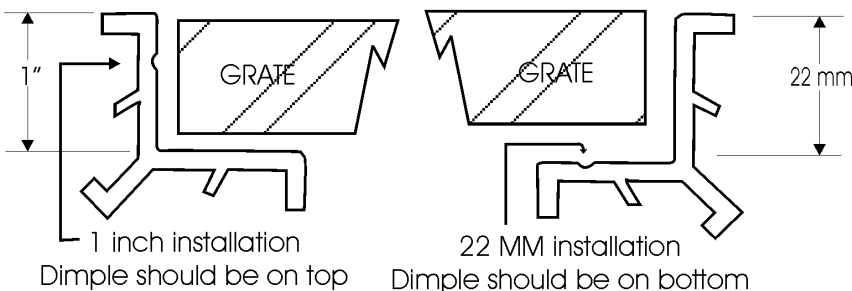

FOR RADIUS INSTALLATION

For tight radius: field cut as shown or Order radius cut Pro Edge for ready out of the box installation

Saw cut every 1 to 1 1/2 inches

Indestructible replacement for Modular Grating & Grating Tile - see Duradek Grating page 93.