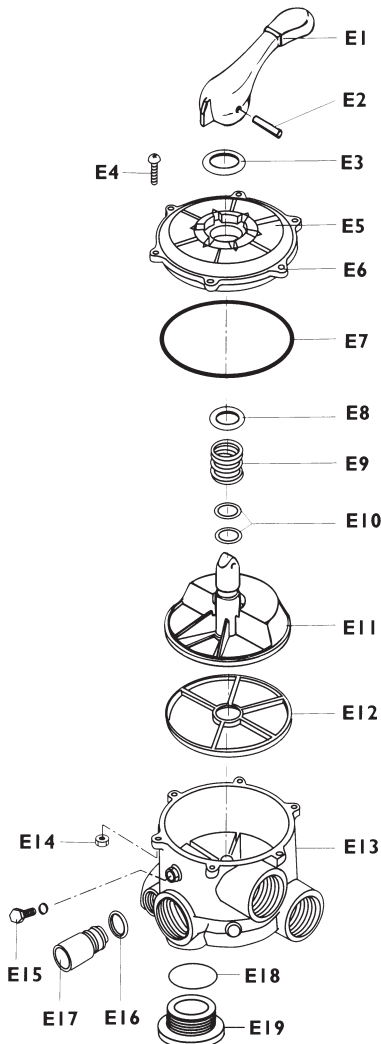

Praher Dial Valve Replacement Parts

Part Numbers ending in 1 are for 1 1/2" pipe size dial Valves

Part #	Description	Price
E-1-S-1	Handle-ABS	$ 7.35
E-2-S-1	Pin	$ 3.15
E-3-S-1	Washer	$ 2.10
E-4-S-1	Screw M6 X 30MM Philips Pan Head	$ 1.05
E-6-S-1	Cover	$12.55
E-7-S-1	Cover O-ring	$ 4.20
E-8-S-1	Washer	$ 2.10
E-9-S-1	Spring	$ 9.40
E-10-S-1	O-rings	$ 2.10
E-11-S-1	Diverter	$16.70
E-12-S-1	Diverter gasket	$ 7.35
E-14-S-1	Nut M6 - Hex	$ 0.55
E-15-S-1	1/4" Plug	$ 1.05
E-16-S-1	Site Glass gasket	$ 1.15
E-17-S-1	Site Glass	$ 3.15
E-50-S-1B	Top Assembly (#1-11)	$65.00

Part # ending in 2 are for 2" dial valves. Parts not listed are in common with S-1 valves

E-7-S-2	Cover O-ring-2"	$ 4.20
E-11-S-2	Diverter 2"	$18.80
E-12-S-2	Diverter Gasket 2"	$ 9.40
E-50-S-1B	Top Assembly 2" (#1-11)	$74.00

Part # ending in 3 are for 3" pipe size dial valves.

E-6-S-3	Cover 3"	$241.95
140.561	Cover, new, after Jan 2002	$241.95
E-7-S-3	Cover O-ring	$33.85
E-11-S-3	Diverter	$254.97
141.341	Diverter c/w integral gskt	$309.80
E-12-S-3	Diverter gasket	$83.65
E-50-S-3B	Top Assembly (31-11)	$774.15
Prism 2 oz	Spider Gasket Glue	$60.65

Other 3" dial valve parts on request