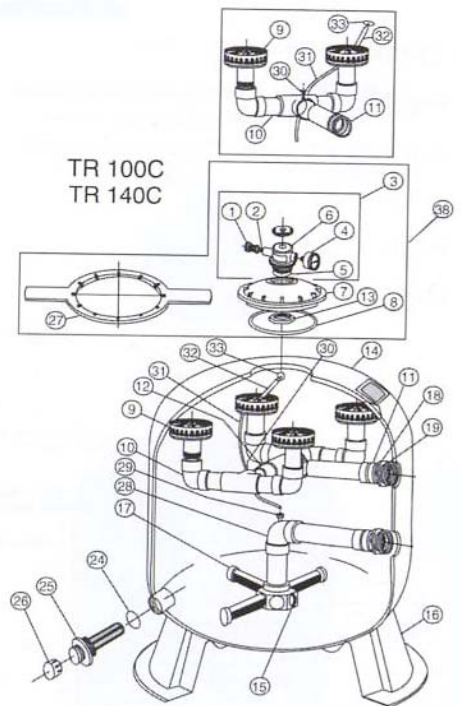

TR 100C & TR 140C Replacement Parts

Dia #	Part #	Description	Price
3	273564	Manual Air Relief Assembly	$140.00
4	100-60	Back Mount Gauge	$18.50
5	273513	O-ring for Air Bleed	$ 1.20
7	154575	Closure Dome, 8 1/2"	$87.00
27	154527	Wrench for 8 1/2" closure	$39.00
8	152509	Dome Square O-ring	$9.60
13	154412	2" Nut for Air Relief	$12.80
19	274494	Drain O-ring	$6.30
20	152220Z	Drain Assembly	$58.00

All parts not listed are in common with the regular filters, see previous page.