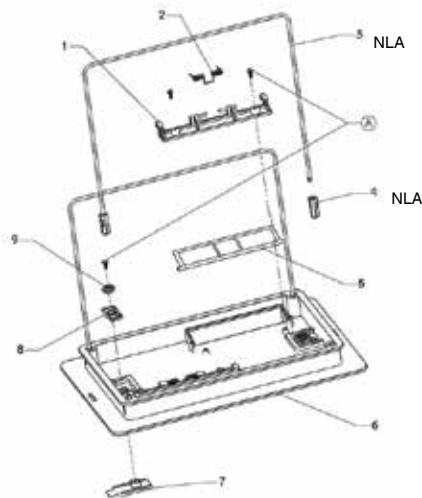

DOLPHIN PARTS LIST

Dolphin (3001) DC Diagnostic Parts List

Part	Dia. #	Description	Price
1353510		Bridge Rectifier for PS	\$11.75
9985007	*	Track New Style - Yellow	\$39.99
1811404	18	Cable Connector	\$1.66
3865005	10	Hex Adaptor SS	\$14.86
3884997	28	Guide Wheel	\$30.00
3917031	6	Handle Clip Spring	\$0.87
5000009	26	Amphenol Plug	\$36.00
6203703	16	Filter Screen	\$19.50
6101303	12	PVC Brush 3001 - red	\$21.00
9995430	14	Filter Bag	\$84.50
9981430	13	Filter Bag Clip	\$3.85
9985046	27	Track - old style	\$47.50
9985280	5	Non Return flap (for outer casing)	\$5.25
9985061	7	Handle Latch	\$3.78
9985065	8	Handle Arm Slide	\$1.29
3884073		Wheel tube bearing- New	\$28.00
9991279	18	Cable Connector Assembly - 3 pin	\$9.87
9995053	23	Side Plate - yellow with cable fitting	\$30.35
9985081	9	Side plate - no hole or fittings for cable	\$30.80
9995075	2	Impellor Tube - red	\$13.50
9995188	1	Outer Casing Yellow/Red	\$181.00
9995269	20	Impeller (Screw on top)	\$14.00
3883645	31	Drive Pulley - New - TT	\$35.00
9995678	32	Power supply	\$375.00
598412LF		Power supply cord 115v	\$25.00
GMA5		Power Supply Fuse	\$4.95
9995685	4	Handle Red & Yellow	\$48.00
9995741	3	Handle Float - yellow	\$17.75
9995359	19	3001 Diag Motor Unit	\$449.00
9995802		Cable Assembly with swivel 30M	\$449.00

Dolphin Bottom Lid-new style-spring loaded inlet flaps

Part #	Description	Price
9995550	Bottom lid assembly	\$49.00
9995892	Parts Kit for bottom lid	\$18.90

Caddy Cart Parts:

Part	Description	Price
9996098	33 Caddy Cart -complete	\$191.75
6101900	Handle for Caddy # 1	\$41.75
9996079	Wheel Assembly for Caddy #5	\$35.00
9986055	Hook for caddy # 2	\$14.00
9991098	Caddy Handle, New Style	\$45.00