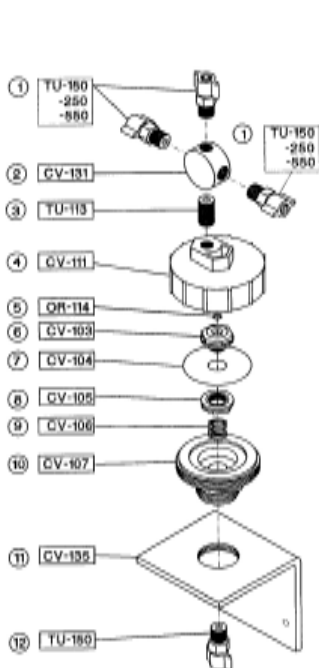

2 Parts Diagram for Superior Chlorinators

MENT

Vacuum Regulator VR-16

MAXIMUM FEED RATE PPD	METERING TUBE GASKET PART NO.	
	UPPER GKT	LOWER GSK
4	GK-111	GK-111
10	GK-111	GK-111
25	GK-112	GK-112
50	GK-112	GK-111
100	GK-112	GK-111

Pressure Relief/ Vent Valve

Ejector

Remote Meter