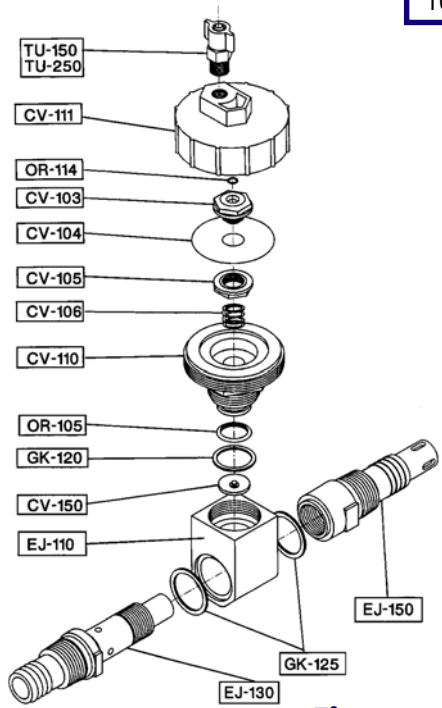

2 Parts Diagram for Superior Chlorinators

MENT

Vacuum Regulator
VR-16

MAXIMUM FEED RATE PPD	METERING TUBE GASKET PART NO.	
	UPPER GKT	LOWER GSK
4	GK-111	GK-111
10	GK-111	GK-111
25	GK-112	GK-112
50	GK-112	GK-111
100	GK-112	GK-111

Pressure Relief/ Vent Valve

Ejector

Remote Meter