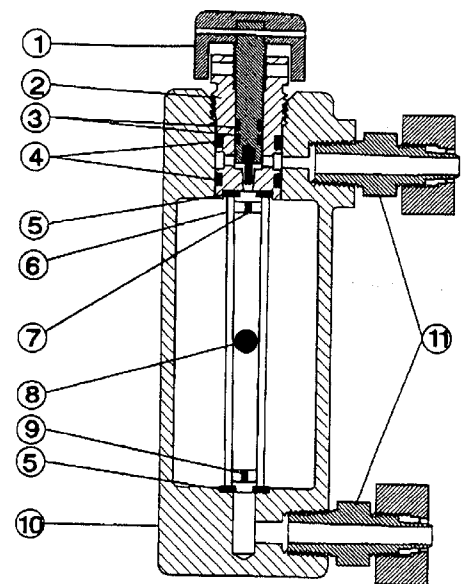

2 Parts Diagram for Superior Chlorinators

MENT

Vacuum Regulator VR-16

MAXIMUM FEED RATE PPD	METERING TUBE GASKET PART NO.	
	UPPER GKT	LOWER GSK
4	GK-111	GK-111
10	GK-111	GK-111
25	GK-112	GK-112
50	GK-112	GK-111
100	GK-112	GK-111

Pressure Relief/ Vent Valve

Ejector

Remote Meter