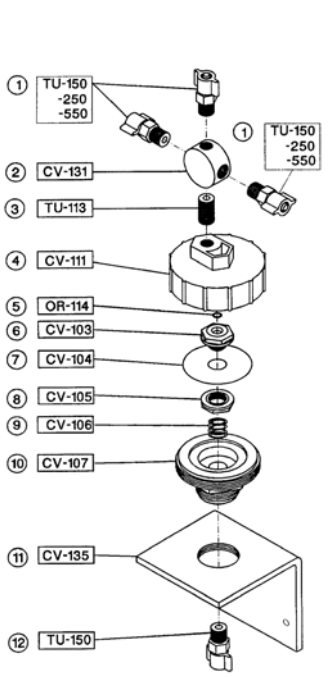

2 Parts Diagram for Superior Chlorinators

MENT

Vacuum Regulator
VR-16

MAXIMUM FEED RATE PPD	METERING TUBE GASKET PART NO.	
	UPPER GKT	LOWER GSK
4	GK-111	GK-111
10	GK-111	GK-111
25	GK-112	GK-112
50	GK-112	GK-111
100	GK-112	GK-111

Pressure Relief/ Vent Valve

Ejector

Remote Meter