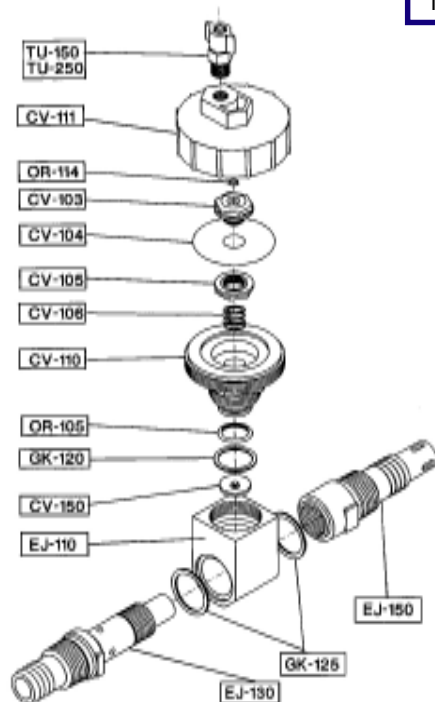

2 Parts Diagram for Superior Chlorinators

MENT

Vacuum Regulator VR-16

MAXIMUM FEED RATE PPD	METERING TUBE GASKET PART NO.	
	UPPER GKT	LOWER GSK
4	GK-111	GK-111
10	GK-111	GK-111
25	GK-112	GK-112
50	GK-112	GK-111
100	GK-112	GK-111

Pressure Relief/ Vent Valve

Ejector

Remote Meter