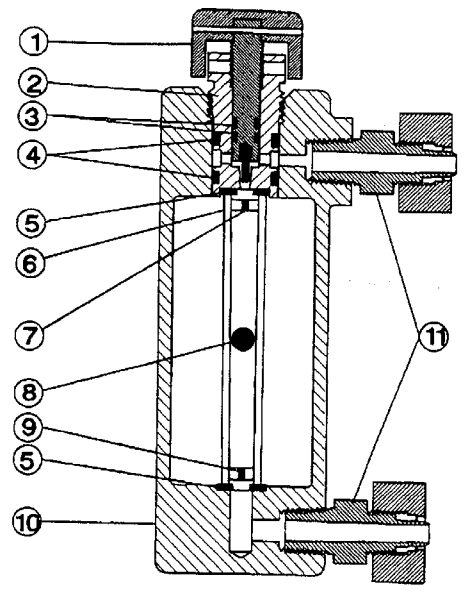

2 Parts Diagram for Superior Chlorinators

MENT

Vacuum Regulator
VR-16

MAXIMUM FEED RATE PPD	METERING TUBE GASKET PART NO.	
	UPPER GKT	LOWER GSK
4	GK-111	GK-111
10	GK-111	GK-111
25	GK-112	GK-112
50	GK-112	GK-111
100	GK-112	GK-111

Pressure Relief/ Vent Valve

Ejector

Remote Meter