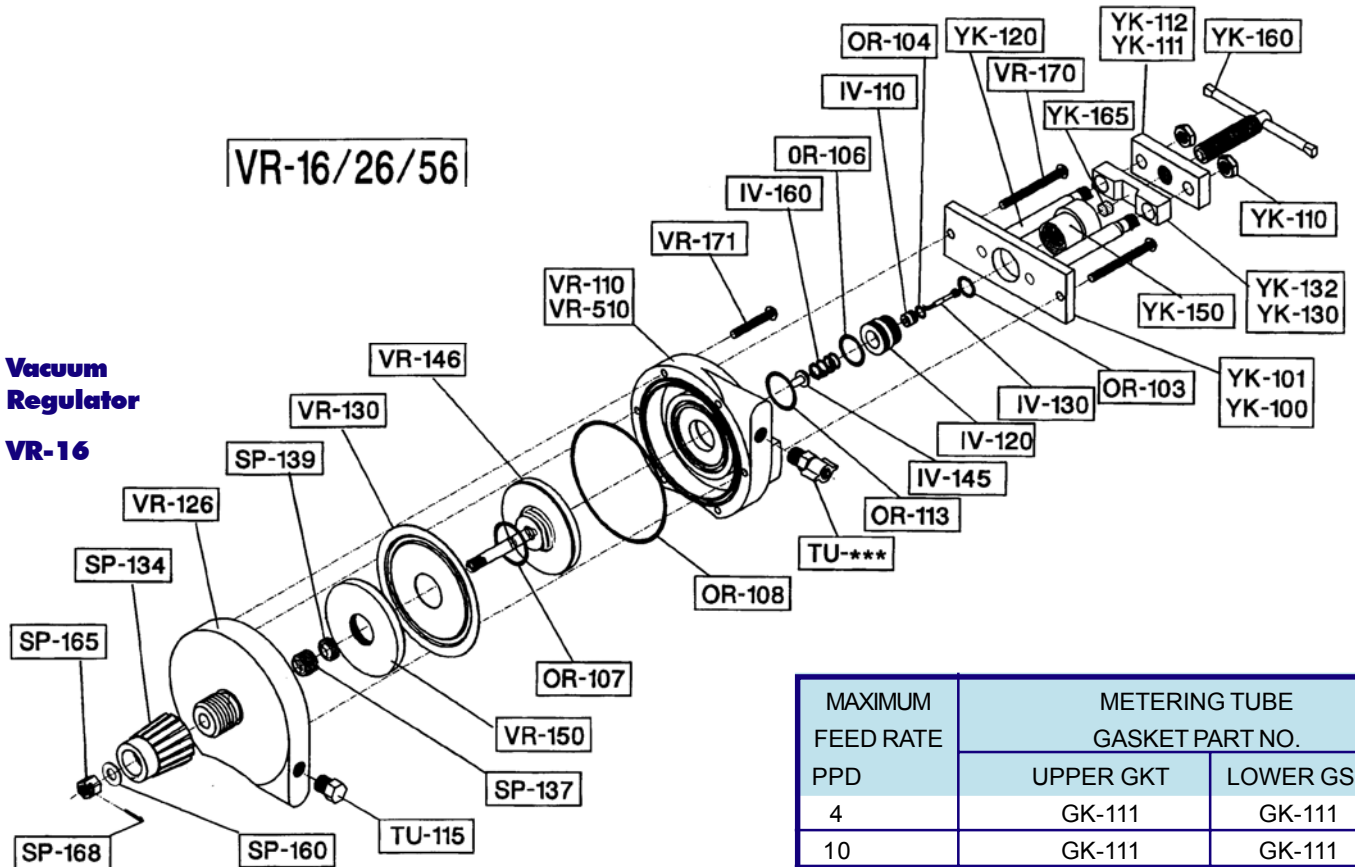

2 Parts Diagram for Superior Chlorinators

MENT

Vacuum Regulator
VR-16

MAXIMUM FEED RATE PPD	METERING TUBE GASKET PART NO.	
	UPPER GKT	LOWER GSK
4	GK-111	GK-111
10	GK-111	GK-111
25	GK-112	GK-112
50	GK-112	GK-111
100	GK-112	GK-111

Pressure Relief/ Vent Valve

Ejector

Remote Meter