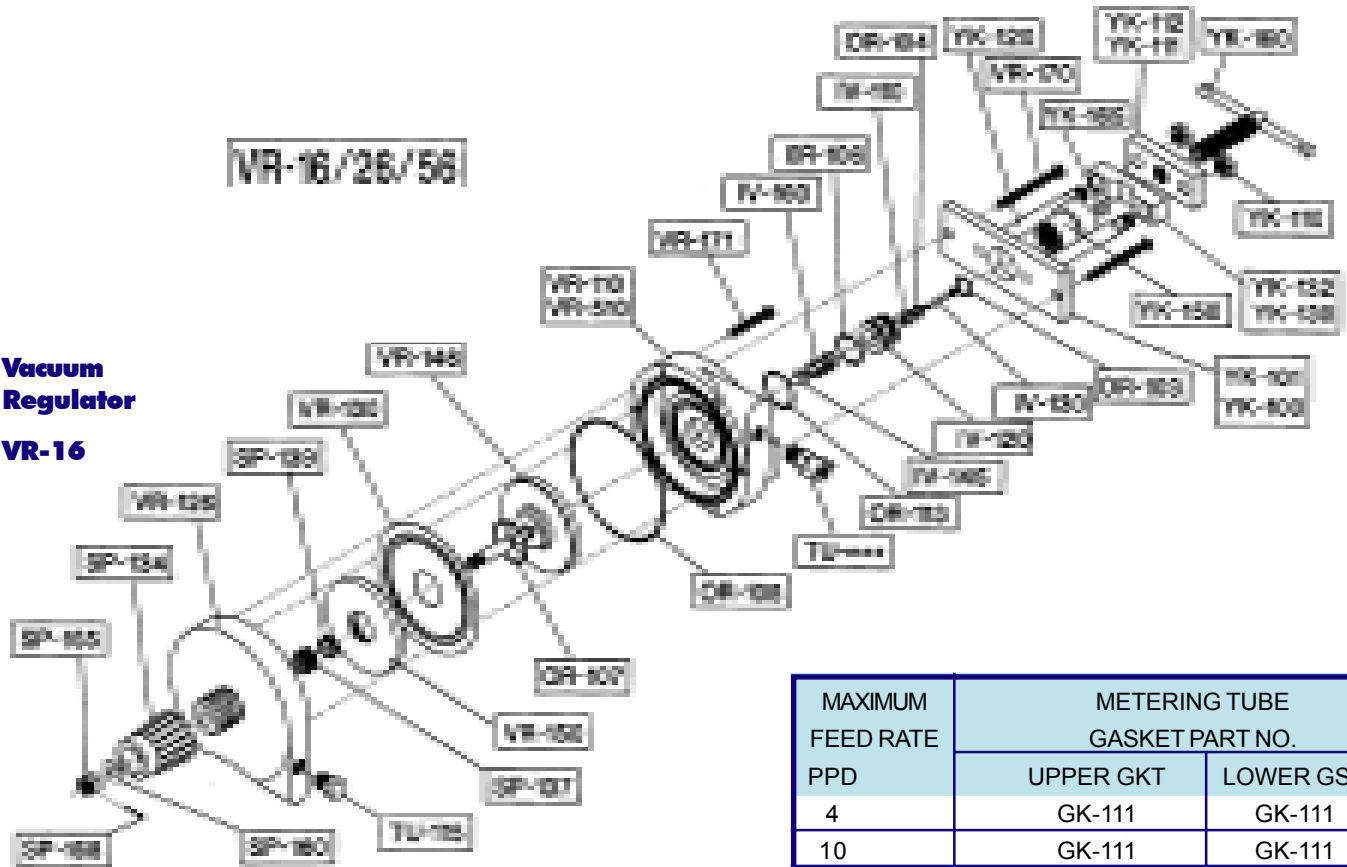

2 Parts Diagram for Superior Chlorinators

MENT

Vacuum Regulator VR-16

MAXIMUM FEED RATE PPD	METERING TUBE GASKET PART NO.	
	UPPER GKT	LOWER GSK
4	GK-111	GK-111
10	GK-111	GK-111
25	GK-112	GK-112
50	GK-112	GK-111
100	GK-112	GK-111

Pressure Relief/ Vent Valve

Ejector

Remote Meter