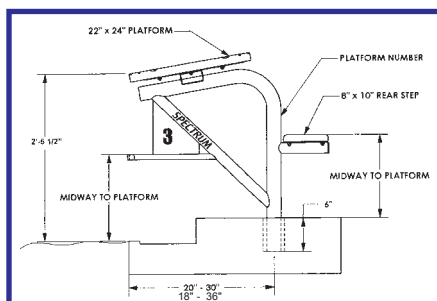

The Quick Silver is a low profile Grizzly designed for use where set back is 12" - 24".