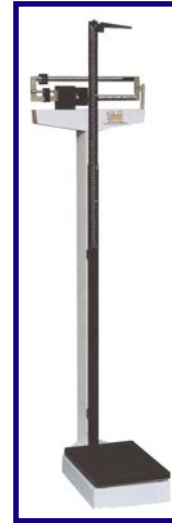

CLOCKS

Pool Clock

12" round case with high-impact, shatterproof acrylic lens. Moulded high-impact ABS case. Battery powered

Item No	Description	Price
16 26 01	clock	\$89.95

Large Pool Clock

36" diameter with 3" numbers. Wall mount or on a stand, plug-in 110 volt only.

Item No	Description	Price
16 26 02	O Sanio Pool Clock - Wall Mount	\$454.50

SCALES

Balance Beam Scale

A good scale for weight rooms and workout areas. It has a large stable cast aluminium base and the 11" by 14" platform is covered with a non-skid rubber matting. It reads 0-160 KG or 0-350 lbs. The height bar reads to 200 CM or 78".

Item No	Description	Price
16 25 51	Balance Beam Scale	\$495.00

Digital Scale

This is a heavy duty scale with a large digital display that does well in tough environments. The base is 13.5" by 13.5" and made of stainless steel to last. The bright 6 digit LED display is mounted on a 40" post and measures 0-500 lbs or 0-250 KG, is powered by batteries and is accurate to 0.1lbs. Levelling feet and auto-off are included and at 20 lbs it is easy to move.

Item No	Description	Price
12 25 60	Digital Scale	\$681.50

SAUNA EQUIPMENT

Sauna Heaters

Homecraft rugged floor mount heaters are made of stainless steel and are CSA certified. These heaters are designed with a free flow circulation system for quick preheating and fast recovery. Igneous sauna rocks and instructions are included with each heater. Dimensions for the floor mount FSH series commercial heater are 20" by 20" by 32" in height.