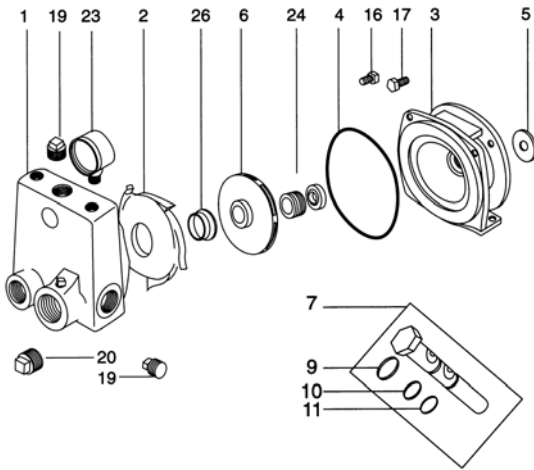

**Parts - Cyclone Pump**

12 22 10	1	Case	03-0873-00	\$64.50
12 22 011	2	Impeller 1/2 HP	05-3922-04	\$41.75
12 22 12	2	Impeller 3/4 HP	05-3923-03	\$41.75
12 22 13	3	Diffuser #3	06-0112-09	\$11.00
12 22 14	4	Wear ring #4	08-0845-19	\$7.25
12 22 15	5	Mechanical Seal 5/8	10-0802-16	\$27.75
12 22 16	6	Disk #6 5cy	11-1502-08	\$7.50
12 22 17	6	Disk #6 7 cy	11-1503-07	\$7.50
12 22 18	7	Seal Plate #7	11-1521-05	\$22.00
12 22 19	9	Hex Nut 3/8-16	14-0727-22	\$0.95
12 22 20	10	Lock Washer 3/8	14-0722-19	\$0.75
12 22 21	11	Bolt 3/8-16 x 2 3/4	12-1302-23	\$3.25
12 22 22	12	Venturi 5cy	18-0449-09	\$23.75
12 22 23	12	Venturi 7cy	18-0450-05	\$23.75
12 22 24	16	Plug 1/4 NPT	31-0059-11	\$5.25
12 22 25	18	O-ring 6 x 3/8 x 3/16 #18	47-0361-08	\$6.85

**Jacuzzi CP Pump - Cast Iron Body**

12 22 26	1	Case	03-0055-01	\$153.00
12 22 27	2	Diffuser 5C	06-0111-00	\$11.00
12 22 28	2	Diffuser 7C	06-0112-09	\$11.00
12 22 29	3	Bracket 5C	02-1052-03	\$102.00
12 22 30	3	Bracket 7C	02-1053-02	\$102.00
12 22 31	4	Square Ring	13-1247-06	\$2.40
12 22 32	5	Flinger	22-3403-01	\$1.70
12 22 33	6	Impeller 5C	05-3074-00	\$69.50
12 22 34	6	Impeller 7C	05-3075-09	\$69.50
12 22 35	7	Injector 5C	18-1293-04	\$22.50
12 22 36	7	Injector 7C	18-1294-03	\$23.75
12 22 37	16	Bolt 3/8 x 7/8	14-1293-24	\$1.25
12 22 38	17	Bolt 3/8 x 3/4	14-1292-25	\$1.25
12 22 39	19	Plug 3/4 NPT	31-0062-08	\$5.00
12 22 40	20	Plug 1 NPT	31-0063-07	\$6.00
12 22 41	23	Pressure Gauge	9193-4018	\$17.75
12 22 42	24	Mech Seal 5/8	10-0802-16	\$27.75
12 22 43	26	Wear Ring	08-0845-19	\$7.25