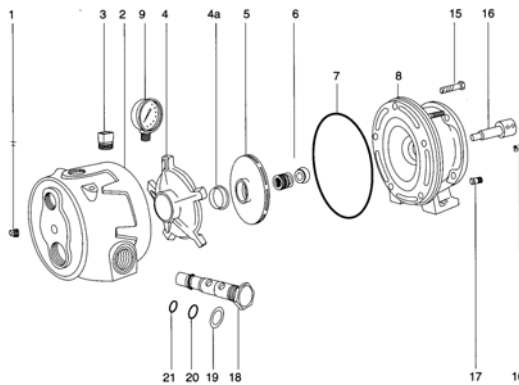

Jacuzzi 1RM2 Jet Pump

12 22 44	2	Case	03-0389-08	$245.00
12 22 45	3	Plug 1" NPT	31-0063-07	$6.00
12 22 46	4	Diffuser	06-0106-07	$12.75
12 22 47	4a	Wear Ring	08-0845-19	$7.25
12 22 48	5	Impellor	05-3072-02	$111.00
12 22 49	6	Mech Seal 3/4	10-1203-19	$33.25
12 22 50	7	Square Ring	47-0262-57	$4.10
12 22 51	8	Bracket	02-1272-07	$117.00
12 22 52	9	Pressure Gauge	9193-4018	$17.75
12 22 53	15	Bolt 3/8-16 x 1 3/4	14-4227-03	$7.50
12 22 54	16	Shaft c/w Set Screws	07-2152-05	$48.50
12 22 55	17	Bolt 3/8-16 x 3/4	14-1292-25	$1.25
12 22 56	18	Injector	18-1280-09	$25.00
12 22 57	19	O-ring	47-0122-08	$0.85
12 22 58	20	O-ring	47-0213-08	$1.30
12 22 59	21	O-ring	47-0212-09	$3.60