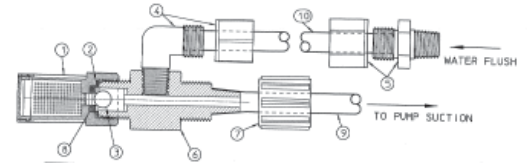

Pulsatron Auto-Flush Controller

Item No	Description	Price
12 10 90	AF-120 Auto-flush Controller for all pump models	\$480.00
12 10 93	Rebuild kit for Solenoid Valve (replacement O-ring and seal) #624012	\$83.25

Pulsatron Auto-flush Controller

Pulsatron Auto-Flush Foot Valve

12 10 91	Auto-flush Foot Valve Assembly for pumps with 3/8" tubing	J61106	\$96.25
12 10 92	Auto-flush Foot Valve Assembly for pumps with 1/2" tubing	J61108	\$98.85

Pulsatron Auto-flush Valve Detail

Double Walled Containment Tanks

These are polyethylene chemical storage tanks that are sold as tightly fitted nesting pairs to be space efficient. All come with a large quarter turn cap, a flat spot for pump mounting, and a port for a pump suction line. The only color available is light blue, and poly tanks are 100% recyclable.