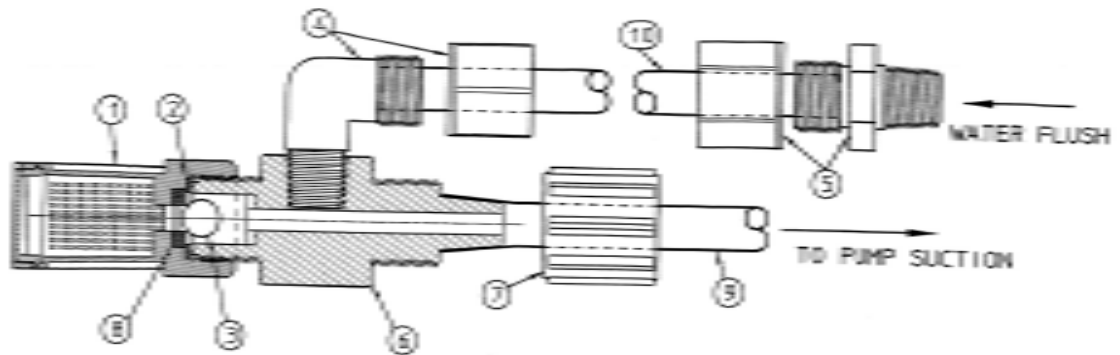

Accessories

Item No	Description	Price
12 10 80	Wall Mounting Bracket Stainless steel, fits all Pulsatron pumps	\$128.00

Pulsatron Auto-Flush Controller

Item No	Description	Price
12 10 90	AF-120 Auto-flush Controller for all pump models	\$480.00

Pulsatron Auto-Flush Foot Valve

12 10 91	Auto-flush Foot Valve Assembly for pumps with 3/8" tubing	\$77.00
12 10 92	Auto-flush Foot Valve Assembly for pumps with 1/2" tubing	\$81.00

Pulsatron Auto-flush Controller

Pulsatron Auto-flush Valve Detail