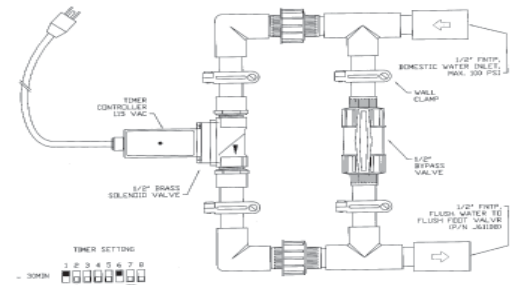

Pulsatron Auto-Flush Controller

Item No	Description	Price
12 10 90	AF-120 Auto-flush Controller for all pump models	\$480.00
12 10 93	Rebuild kit for Solenoid Valve (replacement O-ring and seal) #624012	\$83.25

Pulsatron Auto-flush Controller

Pulsatron Auto-Flush Foot Valve

12 10 91	Auto-flush Foot Valve Assembly for pumps with 3/8" tubing	J61106	\$96.25
12 10 92	Auto-flush Foot Valve Assembly for pumps with 1/2" tubing	J61108	\$98.85

Pulsatron Auto-flush Valve Detail

Double Walled Containment Tanks

These are polyethylene chemical storage tanks that are sold as tightly fitted nesting pairs to be space efficient. All come with a large quarter turn cap, a flat spot for pump mounting, and a port for a pump suction line. The only color available is light blue, and poly tanks are 100% recyclable.

Double Walled Containment Tanks

Polyethylene Tanks for Chemical Storage

All the closed top tanks listed below are cylindrical, with integral tops. All the tops have a screw on fill port, the cover /hole size is listed. Tanks can be ordered with a bulkhead fitting at the bottom, but it must be requested with order. Plumbing parts; for instance nipples and valves are not supplied unless ordered separately. Bulkhead fitting sizes vary with the size of the tanks. All the closed top tanks can also be used as secondary containment vessels by cutting off the tops, which can be easily done with a carpenter's handsaw, or power tools.