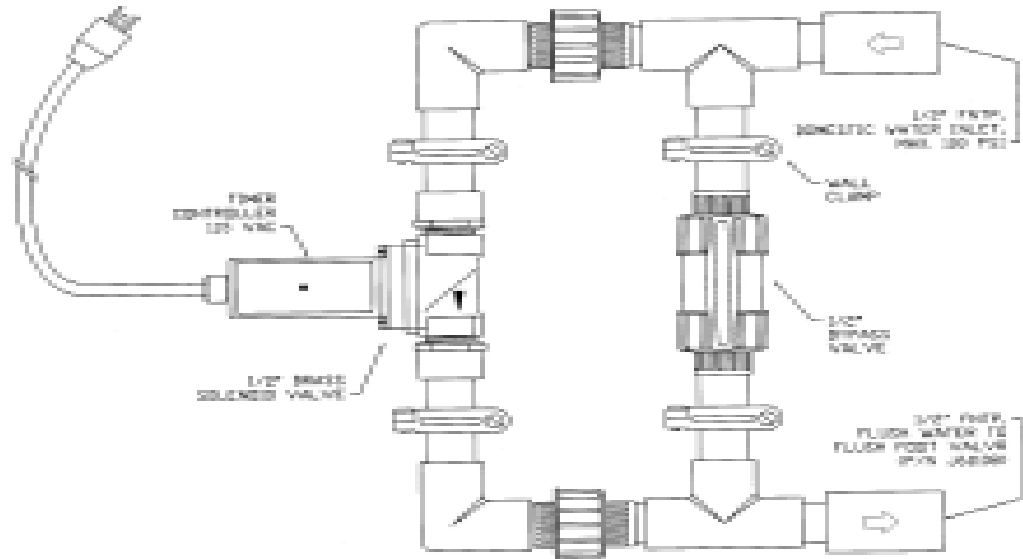

Accessories

Item No	Description	Price
12 10 80	Wall Mounting Bracket Stainless steel, fits all Pulsatron pumps	\$128.00

Pulsatron Auto-Flush Controller

Item No	Description	Price
12 10 90	AF-120 Auto-flush Controller for all pump models	\$480.00

Pulsatron Auto-Flush Foot Valve

12 10 91	Auto-flush Foot Valve Assembly for pumps with 3/8" tubing	\$77.00
12 10 92	Auto-flush Foot Valve Assembly for pumps with 1/2" tubing	\$81.00

Pulsatron Auto-flush Controller

Pulsatron Auto-flush Valve Detail