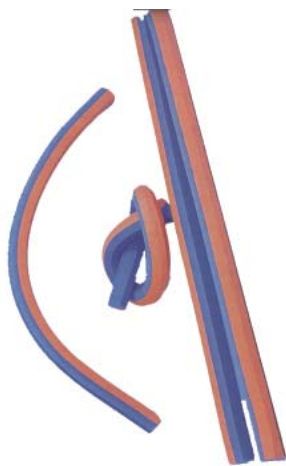

Swim Bar

Made its name in learn to swim programs; hold with two hands and kick. Very durable design will stand up to very heavy duty use.

Item No	Description	Price
22 04 04	Instructional Swim Bar 30"	\$31.25

Pullbuoys

All sizes made of foam, with adjustable strap and buckle system.

Item No	Description	Price
22 05 31	4" x 6" Pullbuoys	\$10.50
22 05 32	4" x 7" Pullbuoys	\$10.95
22 05 34	1 piece pullbuoy	\$11.75

Tarzan Ropes

Tarzan ropes and rope mounting brackets are made to order based on customer specifications.

Price estimates for specific applications on request.

Super Noodles - Durable enough for public swims.

Water Noodles - 2 types

STANDARD NOODLES - Standard noodles are round, all solid (no holes) and 2 3/4 x 60". Mixed colours. These are suitable for programs where floatation is required (deep water aerobics, tot programs etc) or public use.