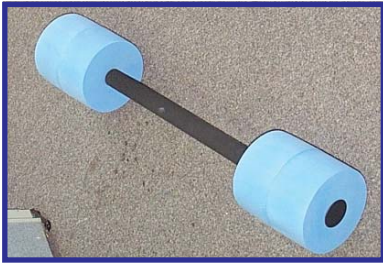

TOYS AND GAMES

Colour Keyed Fins

Full foot fins colour coded by size.

Item No	Size	Colour	1 - 11	12+
22 02 10	0 - 0/8 - 11	Red/Green	\$18.50	\$16.85
22 02 12	0 - 1/11 - 13	Black/Yellow	\$22.75	\$19.50
22 02 20	1 - 3	Black/Yellow	\$24.95	\$21.25
22 02 21	3 - 5	Navy/Orange	\$26.25	\$22.25
22 02 22	5 - 7	Navy/Royal	\$28.95	\$24.75
22 02 23	7 - 9	Navy/Green	\$30.45	\$25.95
22 02 24	9 - 11	Navy/Red	\$32.75	\$27.85
22 02 25	11 - 13	Grey/Green	\$35.50	\$30.25
22 02 26	14 - 15	Black/Royal	\$43.85	\$37.50

Swim Bar

Made its name in learn to swim programs; hold with two hands and kick. Very durable design will stand up to very heavy duty use.

Item No	Description	Price
22 04 04	Instructional Swim Bar 30"	\$31.25

Tarzan Ropes

Tarzan ropes and rope mounting brackets are made to order based on customer specifications.

Price estimates for specific applications on request.

Super Noodles - Durable enough for public swims.

Water Noodles - 2 types

STANDARD NOODLES - Standard noodles are round, all solid (no holes) and 2 3/4 x 60". Mixed colours. These are suitable for programs where floatation is required (deep water aerobics, tot programs etc) or public use.