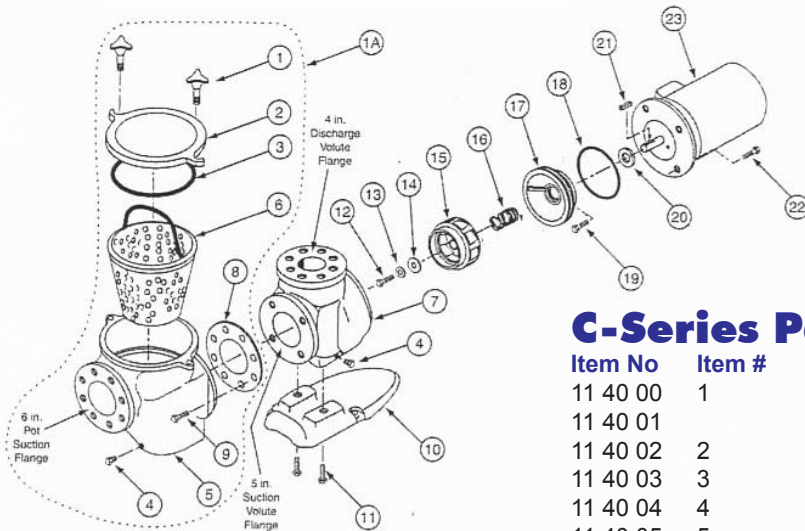

C Series Commercial Brass Pump

WITH HAIR AND LINT POT

Brass volute and pot, coated cast iron foot, flanged connections, 6 inch suction, 4 inch discharge.

- Large commercial pump with stainless steel basket
- Easy serviceability
- All-bronze construction for strength and durability
- 6 inch suction and 4 inch discharge for maximum capabilities
- Self-priming to ensure proper filtration
- Heavy gauge stainless steel strainer basket with an open area 14 times the area of the suction port
- Closed impeller for longer motor bearing life
- Heat-resistant seal capable of operation at up to 200° F
- Also available in 200/208V, 3 phase and 575V, 3 phase
- One year warranty
- Low shut off head 60 PSI

208/230/460 3 ph quoted above

C-Series Parts

Item No	Item #	Part no	Description	Price
11 40 00	1	075280	Bronze Knob	\$144.37
11 40 01		072747	Pot Assembly	\$6653.00
11 40 02	2	075275	Strainer Lid	\$1047.00
11 40 03	3	071433	Cover O-ring	\$10.05
11 40 04	4	071551	Bronze plug 1/4"	\$5.95
11 40 05	5	075271	Pot Only	\$5040.00
11 40 06	6	072795	SS Basket	\$500.54
11 40 07	7	075273	Volute	\$4972.00
11 40 08	8	070943	5" Flange Gskt	\$30.84
11 40 09	9	071683	Screw 4 req.	\$38.52
11 40 10	10	075287	Foot Coated	\$110.79
11 40 11	11	071688	Screw 2 req.	\$2.02
11 40 12	12	071037	Impellor Lock Screw	\$6.84
11 40 13	13	071048	Impellor Washer	\$15.47
11 40 14	14	075713	Impellor Washer Gskt	\$1.61
11 40 15	15	07----	Impellor: Note- Order	\$1642.00
Must include model, (CH or CM), HP, Volts, & Phases				
11 40 16	16	071725	Mechanical Seal	\$56.42
11 40 17	17	070906	Flange	\$715.11
11 40 18	18	071423	O-ring	\$4.00
11 40 19	19	071681	Screw 2 req.	\$1.51
11 40 20	20	072185	Water Slinger	\$10.62
11 40 21	21	071046	Impellor Key	\$26.90
11 40 22	22	071687	Screw 4 req.	\$6.68