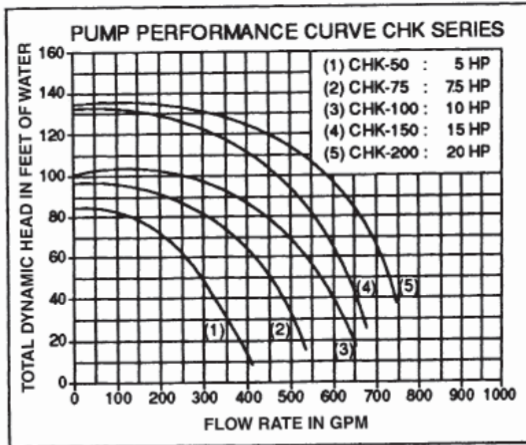

C Series Commercial Brass Pump

WITH HAIR AND LINT POT

Brass volute and pot, coated cast iron foot, flanged connections, 6 inch suction, 4 inch discharge.

- Large commercial pump with stainless steel basket
- Easy serviceability
- All-bronze construction for strength and durability
- 6 inch suction and 4 inch discharge for maximum capabilities
- Self-priming to ensure proper filtration
- Heavy gauge stainless steel strainer basket with an open area 14 times the area of the suction port
- Closed impeller for longer motor bearing life
- Heat-resistant seal capable of operation at up to 200° F
- Also available in 200/208V, 3 phase and 575V, 3 phase
- One year warranty
- Low shut off head 60 PSI