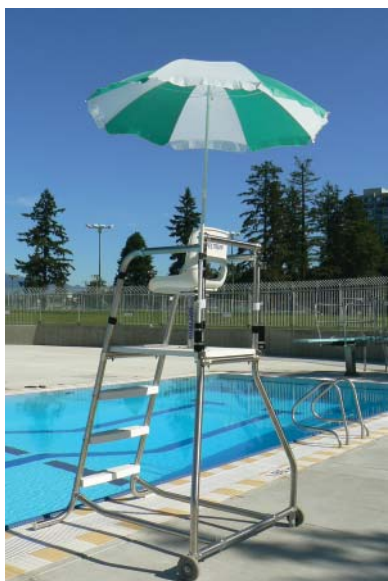

Xcellerator

GUARD CHAIRS

Discovery Movable Chair - Heavy Duty

Sometimes program needs or facility design make it difficult or impractical to use stationary guard stands. This lightweight yet sturdy unit enables the aquatic professional to cover any portion of the pool in moments. It is easily moved by one person due to the hard rubber rear wheels. The solid non-skid deck, wrap around rails and fibreglass swivel seat provide the user with comfort and security. Available in seat heights 5', 6' and 8' models with 1.9" x .065" stainless steel rails. Optional ballast used in outdoor locations with high wind periods. **FOB Factory**

Item No	Description	Model	Price
16 06 14	5' Discovery Chair - 1.9	20140	$3477.95
16 06 15	6' Discovery Chair - 1.9	20160	$3578.75
16 06 16	8' Discovery Chair - 1.9	20170	$4133.50
16 06 20	Discovery Ballast	20145	$365.00