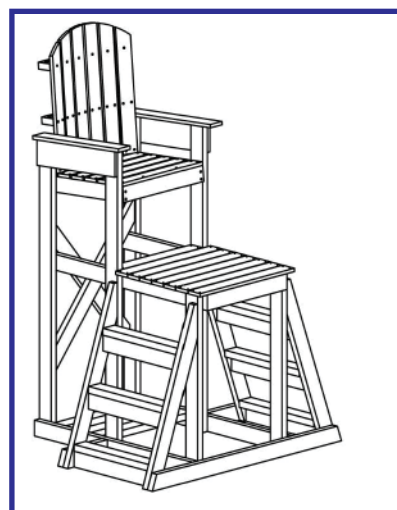

## Lifeguard Platforms

These platforms are ideal for waterfronts, or large deck areas, and are large enough to have two or more guards on the platform at the same time.

On the Hilgard the platform is 34" wide by 63" long, and the seat height is 58". The platform weighs 250 pounds and has access ladders at each end.

The Observation Station is 58" wide by 62" long and the seat height is 42". The station weighs 185 pounds and has two wheels for portability.

Both units come with non-marking pads for deck use, and mounting brackets for a rescue buoy and umbrella. These are shipped knocked down and some assembly is required. **FOB Factory.**

Item No	Description	Model	Price
16 06 30	Hilgard	20121	\$4145.00
16 06 31	Observation Station	40923	\$4145.00

**Observation Station**

## Mendota 5'- Dual Step Lifeguard Chair

The same as the other recycled plastic Lifeguard Chairs but with a wider more stable base and dual access. **FOB Factory**

<b>Item No</b>	16 06 40
<b>Description</b>	5' Mendota – Dual Step Chair
<b>Model</b>	54481
<b>Price</b>	\$2047.50