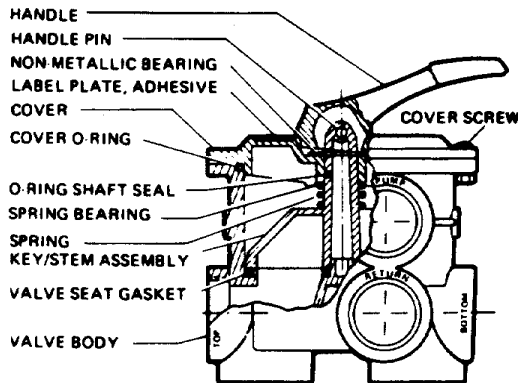

Swimquip Laterals

| Item No | SQ Part # | Diameter | Length | Price |
|----------|-----------|----------|--------|---------|
| 11 09 01 | 24300-17 | 1 1/2" | 8 3/8" | \$81.05 |
| 11 09 02 | 24300-18 | 1 1/2" | 9 3/4" | \$81.05 |
| 11 09 03 | 24300-19 | 1 1/2" | 15" | \$87.10 |
| 11 09 04 | 24300-21 | 1 1/2" | 17" | \$93.95 |
| 11 09 05 | 24300-31 | 2" | 13" | \$47.10 |
| 11 09 06 | 24300-32 | 2" | 15" | \$51.05 |
| 11 09 07 | 24300-33 | 2" | 17" | \$51.05 |
| 11 09 08 | 24300-34 | 2" | 21" | \$54.45 |
| 11 09 09 | 24300-35 | 2" | 23" | \$56.25 |
| 11 09 10 | 24300-36 | 2" | 25" | \$73.25 |
| 11 09 11 | 24300-37 | 2" | 30" | \$77.25 |

Longer laterals priced on request

Nemato Laterals

| Item No | Part # | Descript. | Dia. | Length | Less than sets | Sets |
|----------|-----------|--------------|--------|---------|----------------|---------|
| 11 02 01 | 375-01551 | For 34" dia. | 1 1/2" | 9 1/8" | \$32.40 | \$28.80 |
| 11 02 02 | 375-01552 | For 42" dia. | 1 1/2" | 13 1/2" | \$37.80 | \$33.60 |
| 11 02 03 | 375-01501 | For 60" dia. | 1 1/2" | 15 1/2" | \$48.60 | \$43.20 |