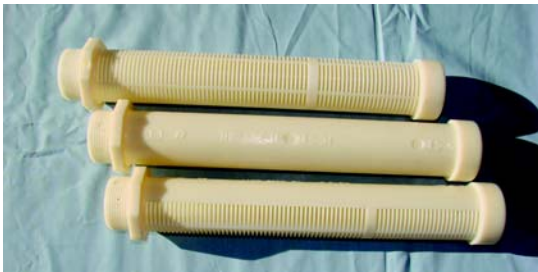

Astral Laterals

| Item No | Description | Price |
|----------|-------------------------------|----------|
| 11 08 01 | 100mm long-threaded both ends | \$8.85 |
| 11 08 02 | 110mm long-closed one end | \$8.85 |
| 11 08 07 | 160 mm long-closed one end | \$8.85 |
| 11 08 03 | 175mm long-closed one end | \$8.85 |
| 11 08 04 | 225mm long-closed one end | \$8.85 |
| 11 08 05 | Coupling 3/4" female/female | \$8.85 |
| 11 08 06 | Lid Gasket | \$116.25 |

Swimquip Laterals

| Item No | SQ Part # | Diameter | Length | Price |
|----------|-----------|----------|--------|---------|
| 11 09 01 | 24300-17 | 1 1/2" | 8 3/8" | \$81.05 |
| 11 09 02 | 24300-18 | 1 1/2" | 9 3/4" | \$81.05 |
| 11 09 03 | 24300-19 | 1 1/2" | 15" | \$87.10 |
| 11 09 04 | 24300-21 | 1 1/2" | 17" | \$93.95 |
| 11 09 05 | 24300-31 | 2" | 13" | \$47.10 |
| 11 09 06 | 24300-32 | 2" | 15" | \$51.05 |
| 11 09 07 | 24300-33 | 2" | 17" | \$51.05 |
| 11 09 08 | 24300-34 | 2" | 21" | \$54.45 |
| 11 09 09 | 24300-35 | 2" | 23" | \$56.25 |
| 11 09 10 | 24300-36 | 2" | 25" | \$73.25 |
| 11 09 11 | 24300-37 | 2" | 30" | \$77.25 |

Longer laterals priced on request

Nemato Laterals

| Item No | Part # | Descript. | Dia. | Length | Less than sets | Sets |
|----------|-----------|--------------|--------|---------|----------------|---------|
| 11 02 01 | 375-01551 | For 34" dia. | 1 1/2" | 9 1/8" | \$32.40 | \$28.80 |
| 11 02 02 | 375-01552 | For 42" dia. | 1 1/2" | 13 1/2" | \$37.80 | \$33.60 |
| 11 02 03 | 375-01501 | For 60" dia. | 1 1/2" | 15 1/2" | \$48.60 | \$43.20 |