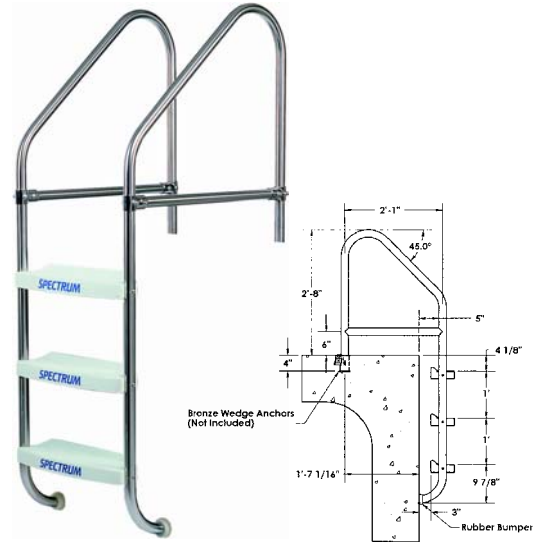

COMMERCIAL LADDERS

Standard 25" Frame Ladders

These are commercial pool grade ladders that will stand up to heavy-duty use. Ladder frames are fabricated of 1.90" O.D. x .065" wall, 304 stainless steel tube with mirror finish. Upper ends of ladder frames are fixed to the pool deck with 2 anchor sockets on 20" centers. In stock set backs from wall of pool are 25", 27", 30", 36" and custom set backs are available if necessary to match your existing anchor locations.

Our ladders include unbreakable HDPE treads with a permanent non-skid surface built in.

For specific applications where heavily used ladders require extra durability upgrade to a heavy-wall ladder. A tubing wall of .109 or .145 will stand up to the most demanding applications.

Note: Anchor sockets for deck and escutcheon trim pieces are not included in ladder pricing please order separately. See below. **FOB Factory**

Item No	Description - 1.9" OD, 0.065 wall	Model	Price
16 14 01	2-step 25" ladder- Cross braced	36178-25	$588.50
16 14 02	3-step 25" ladder-Cross braced	36399-25	$671.25
16 14 03	4-step 25" ladder-Cross braced	36401-25	$752.95
16 14 04	5-step 25" ladder-Cross braced	36403-25	$830.95

Call for pricing on other model or custom ladders.