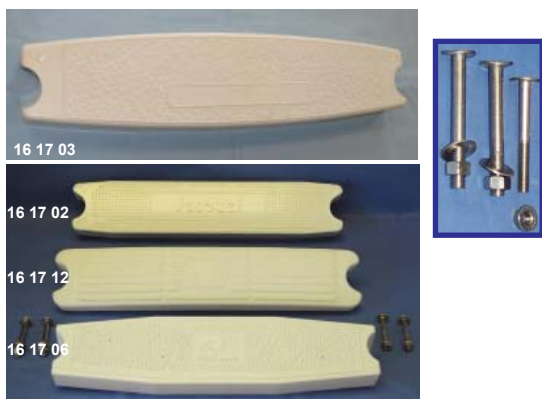

COMMERCIAL LADDERS

Standard 25" Frame Ladders

These are commercial pool grade ladders that will stand up to heavy-duty use. Ladder frames are fabricated of 1.90" O.D. x .065" wall, 304 stainless steel tube with mirror finish. Upper ends of ladder frames are fixed to the pool deck with 2 anchor sockets on 20" centers. In stock set backs from wall of pool are 25", 27", 30", 36" and custom set backs are available if necessary to match your existing anchor locations.

Note: Anchor sockets for deck and escutcheon trim pieces are not included in ladder pricing please order separately. See below. **FOB Factory**

Item No	Description - 1.9" OD, 0.065 wall	Model	Price
16 14 01	2-step 25" ladder- Cross braced	36178-25	\$645.00
16 14 02	3-step 25" ladder-Cross braced	36399-25	\$699.95
16 14 03	4-step 25" ladder-Cross braced	36401-25	\$779.25
16 14 04	5-step 25" ladder-Cross braced	36403-25	\$877.50

Call for pricing on other model or custom ladders.

Gibraltar style Grab Bars

Commercial grade hand bars that are inexpensive. This style of grab bar was installed in many pools in the 60's thru the 80's. They are still available to replace old bars or for new installations.

Item No	Description	Model	Price
16 14 20	Gibraltar Style Grab bars (pair) c/w anchors and escutcheons	CRH-100 B	\$569.25

LADDER PARTS AND ACCESSORIES

Treads

Item No	Description	Price
16 17 02	Jacuzzi white vertical ladder tread	\$35.00
16 17 03	SwimQuip 15° white ladder tread	\$148.65
16 17 05	KDI 19" vertical plastic tread #44101	\$80.85
16 17 06	KDI 19" 15° sloping plastic tread #44104	\$80.85
16 17 07	KDI 26" vertical plastic tread #44107	\$145.50
16 17 08	KDI 26" 15° sloping plastic tread #44109	\$145.50
16 17 09	Contour head ladder bolt (c/w bolt, washer & nut) 5/16"x2 1/2"	\$7.25
16 17 10	White rubber ladder bumpers for 1.9" O.D. tubing	\$7.55