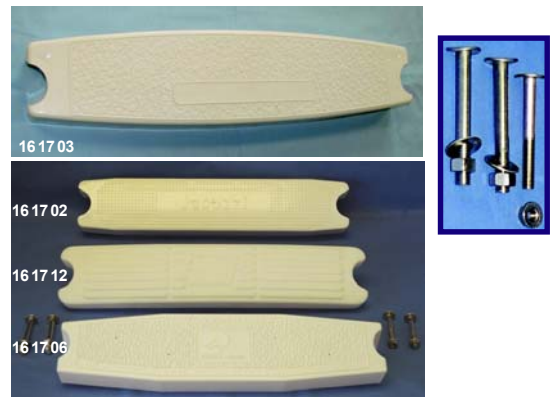

COMMERCIAL LADDERS

Standard 25" Frame Ladders

These are commercial pool grade ladders that will stand up to heavy-duty use. Ladder frames are fabricated of 1.90" O.D. x .065" wall, 304 stainless steel tube with mirror finish. Upper ends of ladder frames are fixed to the pool deck with 2 anchor sockets on 20" centers. In stock set backs from wall of pool are 25", 27", 30", 36" and custom set backs are available if necessary to match your existing anchor locations.

Note: Anchor sockets for deck and escutcheon trim pieces are not included in ladder pricing please order separately. See below. **FOB Factory**

Item No	Description - 1.9" OD, 0.065 wall	Model	Price
16 14 01	2-step 25" ladder- Cross braced	36178-25	\$588.50
16 14 02	3-step 25" ladder-Cross braced	36399-25	\$671.25
16 14 03	4-step 25" ladder-Cross braced	36401-25	\$752.95
16 14 04	5-step 25" ladder-Cross braced	36403-25	\$830.95

Call for pricing on other model or custom ladders.

Gibraltar style Grab Bars

Commercial grade hand bars that are inexpensive. This style of grab bar was installed in many pools in the 60's thru the 80's. They are still available to replace old bars or for new installations.

Item No	Description	Model	Price
16 14 20	Gibraltar Style Grab bars (pair) c/w anchors and escutcheons	CRH-100 B	\$609.85

LADDER PARTS AND ACCESSORIES

Treads

Item No	Description	Price
16 17 02	Jacuzzi white vertical ladder tread	\$55.00
16 17 03	SwimQuip 15° white ladder tread	\$148.65
16 17 05	KDI 19" vertical plastic tread #44101	\$80.85
16 17 06	KDI 19" 15° sloping plastic tread #44104	\$80.85
16 17 07	KDI 26" vertical plastic tread #44107	\$145.50
16 17 08	KDI 26" 15° sloping plastic tread #44109	\$145.50
16 17 09	Contour head ladder bolt (c/w bolt, washer & nut) 5/16"x2 1/2"	\$7.25
16 17 10	White rubber ladder bumpers for 1.9" O.D. tubing	\$7.55