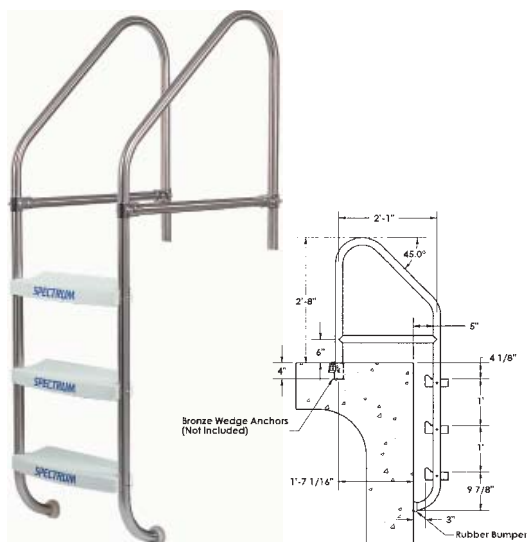

COMMERCIAL LADDERS

Standard 25" Frame Ladders

These are commercial pool grade ladders that will stand up to heavy-duty use. Ladder frames are fabricated of 1.90" O.D. x .065" wall, 304 stainless steel tube with mirror finish. Upper ends of ladder frames are fixed to the pool deck with 2 anchor sockets on 20" centers. In stock set backs from wall of pool are 25", 27", 30", 36" and custom set backs are available if necessary to match your existing anchor locations.

Our ladders include unbreakable HDPE treads with a permanent non-skid surface built in.

For specific applications where heavily used ladders require extra durability upgrade to a heavy-wall ladder. A tubing wall of .109 or .145 will stand up to the most demanding applications.

Note: Anchor sockets for deck and escutcheon trim pieces are not included in ladder pricing please order separately. See below. **FOB Factory**

Item No	Description - 1.9" OD, 0.065 wall	Model	Price
16 14 01	2-step 25" ladder- Cross braced	36178-25	\$645.00
16 14 02	3-step 25" ladder-Cross braced	36399-25	\$699.95
16 14 03	4-step 25" ladder-Cross braced	36401-25	\$779.25
16 14 04	5-step 25" ladder-Cross braced	36403-25	\$877.50

Fits ladders with 1.9" or 1.5"D rails on 20" centres. 4" wide.
Can be used instead of a Jacuzzi Ladder Tread.