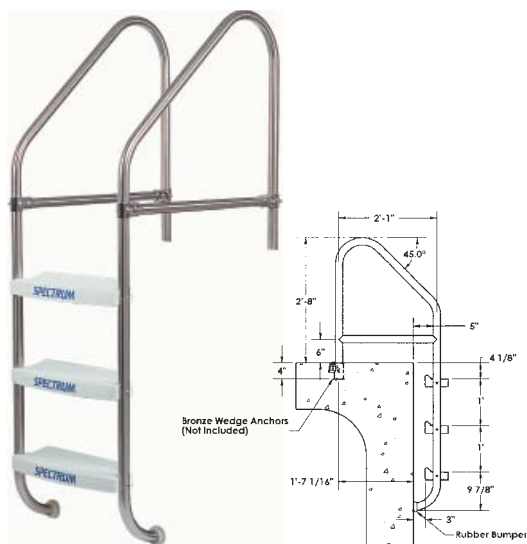

COMMERCIAL LADDERS

Standard 25" Frame Ladders

These are commercial pool grade ladders that will stand up to heavy-duty use. Ladder frames are fabricated of 1.90" O.D. x .065" wall, 304 stainless steel tube with mirror finish. Upper ends of ladder frames are fixed to the pool deck with 2 anchor sockets on 20" centers. In stock set backs from wall of pool are 25", 27", 30", 36" and custom set backs are available if necessary to match your existing anchor locations.

Our ladders include unbreakable HDPE treads with a permanent non-skid surface built in.

For specific applications where heavily used ladders require extra durability upgrade to a heavy-wall ladder. A tubing wall of .109 or .145 will stand up to the most demanding applications.

Note: Anchor sockets for deck and escutcheon trim pieces are not included in ladder pricing please order separately. See below. **FOB Factory**

Item No	Description - 1.9" OD, 0.065 wall	Model	Price
16 14 01	2-step 25" ladder- Cross braced	36178-25	\$645.00
16 14 02	3-step 25" ladder-Cross braced	36399-25	\$699.95
16 14 03	4-step 25" ladder-Cross braced	36401-25	\$779.25
16 14 04	5-step 25" ladder-Cross braced	36403-25	\$877.50

Fits ladders with 1.9" or 1.5"D rails on 20" centres. 4" wide.
Can be used instead of a Jacuzzi Ladder Tread.

Recessed Steps

This totally recessed step provides a flush wall when mounted. Choose from heavy duty injection moulded plastic with non-skid surface or slip resistant, solid stainless steel recessed step is fabricated from 12 ga. 304 stainless steel with an all welded design. Moulded plastic step is white but can be painted any colour to match your decor. Stainless steel steps are electropolished to near mirror finish. Finished opening size: 5" x 15 1/2 "