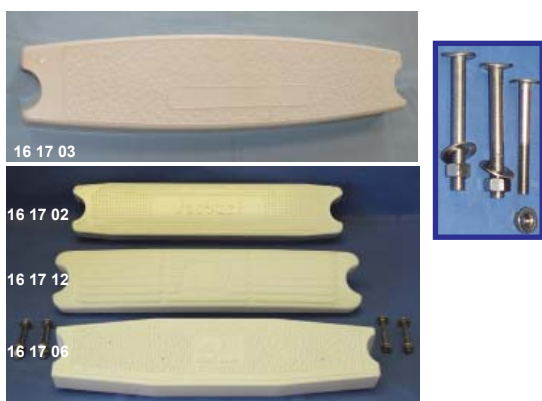

COMMERCIAL LADDERS

Standard 25" Frame Ladders

These are commercial pool grade ladders that will stand up to heavy-duty use. Ladder frames are fabricated of 1.90" O.D. x .065" wall, 304 stainless steel tube with mirror finish. Upper ends of ladder frames are fixed to the pool deck with 2 anchor sockets on 20" centers. In stock set backs from wall of pool are 25", 27", 30", 36" and custom set backs are available if necessary to match your existing anchor locations.

Note: Anchor sockets for deck and escutcheon trim pieces are not included in ladder pricing please order separately. See below. **FOB Factory**

Item No	Description - 1.9" OD, 0.065 wall	Model	Price
16 14 01	2-step 25" ladder- Cross braced	36178-25	\$645.00
16 14 02	3-step 25" ladder-Cross braced	36399-25	\$699.95
16 14 03	4-step 25" ladder-Cross braced	36401-25	\$779.25
16 14 04	5-step 25" ladder-Cross braced	36403-25	\$877.50

Call for pricing on other model or custom ladders.

Gibraltar style Grab Bars

Commercial grade hand bars that are inexpensive. This style of grab bar was installed in many pools in the 60's thru the 80's. They are still available to replace old bars or for new installations.

Item No	Description	Model	Price
16 14 20	Gibraltar Style Grab bars (pair) c/w anchors and escutcheons	CRH-100 B	\$609.85

LADDER PARTS AND ACCESSORIES

Treads

Item No	Description	Price
16 17 02	Jacuzzi white vertical ladder tread	\$55.00
16 17 03	SwimQuip 15° white ladder tread	\$148.65
16 17 05	KDI 19" vertical plastic tread #44101	\$80.85
16 17 06	KDI 19" 15° sloping plastic tread #44104	\$80.85
16 17 07	KDI 26" vertical plastic tread #44107	\$145.50
16 17 08	KDI 26" 15° sloping plastic tread #44109	\$145.50
16 17 09	Contour head ladder bolt (c/w bolt, washer & nut) 5/16"x2 1/2"	\$7.25
16 17 10	White rubber ladder bumpers for 1.9" O.D. tubing	\$7.55