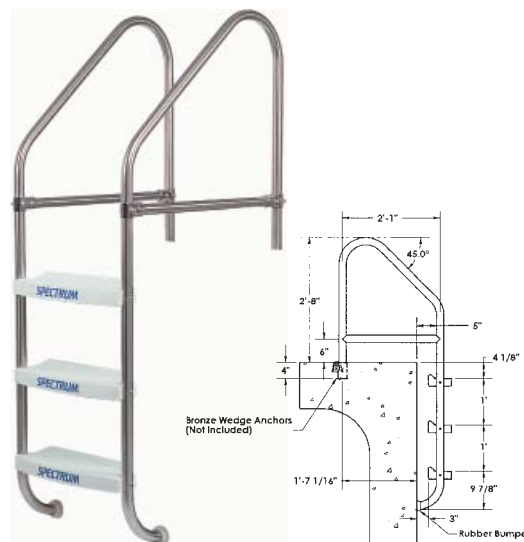

COMMERCIAL LADDERS

Standard 25" Frame Ladders

These are commercial pool grade ladders that will stand up to heavy-duty use. Ladder frames are fabricated of 1.90" O.D. x .065" wall, 304 stainless steel tube with mirror finish. Upper ends of ladder frames are fixed to the pool deck with 2 anchor sockets on 20" centers. In stock set backs from wall of pool are 25", 27", 30", 36" and custom set backs are available if necessary to match your existing anchor locations.

Our ladders include unbreakable HDPE treads with a permanent non-skid surface built in.

For specific applications where heavily used ladders require extra durability upgrade to a heavy-wall ladder. A tubing wall of .109 or .145 will stand up to the most demanding applications.

Note: Anchor sockets for deck and escutcheon trim pieces are not included in ladder pricing please order separately. See below. **FOB Factory**

Item No	Description - 1.9" OD, 0.065 wall	Model	Price
16 14 01	2-step 25" ladder- Cross braced	36178-25	$588.50
16 14 02	3-step 25" ladder-Cross braced	36399-25	$671.25
16 14 03	4-step 25" ladder-Cross braced	36401-25	$752.95
16 14 04	5-step 25" ladder-Cross braced	36403-25	$830.95

Call for pricing on other model or custom ladders.