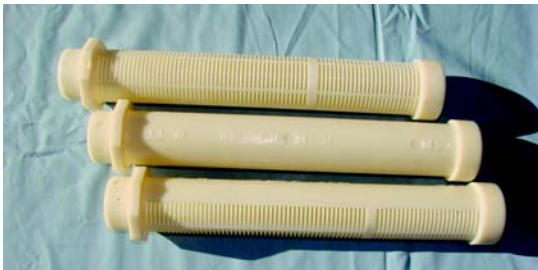

Astral Laterals

Item No	Description	Price
11 08 01	100mm long-threaded both ends	\$8.85
11 08 02	110mm long-closed one end	\$8.85
11 08 07	160 mm long-closed one end	\$8.85
11 08 03	175mm long-closed one end	\$8.85
11 08 04	225mm long-closed one end	\$8.85
11 08 05	Coupling 3/4" female/female	\$8.85
11 08 06	Lid Gasket	\$116.25

Swimquip Laterals

Item No	SQ Part #	Diameter	Length	Price
11 09 01	24300-17	1 1/2"	8 3/8"	\$81.05
11 09 02	24300-18	1 1/2"	9 3/4"	\$81.05
11 09 03	24300-19	1 1/2"	15"	\$87.10
11 09 04	24300-21	1 1/2"	17"	\$93.95
11 09 05	24300-31	2"	13"	\$47.10
11 09 06	24300-32	2"	15"	\$51.05
11 09 07	24300-33	2"	17"	\$51.05
11 09 08	24300-34	2"	21"	\$54.45
11 09 09	24300-35	2"	23"	\$56.25
11 09 10	24300-36	2"	25"	\$73.25
11 09 11	24300-37	2"	30"	\$77.25

Longer laterals priced on request

Nemato Laterals

Item No	Part #	Descript.	Dia.	Length	Less than sets	Sets
11 02 01	375-01551	For 34" dia.	1 1/2"	9 1/8"	\$32.40	\$28.80
11 02 02	375-01552	For 42" dia.	1 1/2"	13 1/2"	\$37.80	\$33.60
11 02 03	375-01501	For 60" dia.	1 1/2"	21 1/2"	\$48.60	\$43.20

Hayward 2" Valve Replacement Parts

11 12 19	SPX710-FL	Handle - Large	\$28.50
11 12 20	SPX715-F	Handle-Standard	\$25.85
11 12 21	SPX710X-Z-7	Handle Pin	\$6.85
11 12 22	SPX710-Z-14	Non-Metallic Bearing	\$4.65
11 12 23	SPX715-B	Cover - White	\$59.10
11 12 25	SPX710-Z-1A	Cover Screw with Nut (6 ea)	\$22.20
11 12 26	SPX715-Z-1	Cover O-Ring	\$15.95
11 12 27	SPX603-S	Spring	\$16.75
11 12 28	SPX715-Z-2A	Spring Washer (2)	\$6.85
11 12 29	SPX735-GA	O-Ring/Teflon Shaft seal	\$8.10
11 12 30	SPX710-K	1/4" Plastic Pipe Plug	\$3.15
11 12 31	SPX715-D	Valve Seat Gasket	\$37.25
11 12 32	SPX715-BA	Cover & Handle Assembly	\$207.85
11 12 35	SPX710-MA	Threaded Glass Bottle w/gasket	\$9.25