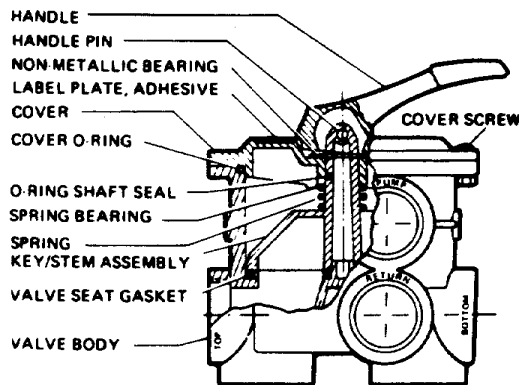

Swimquip Laterals

Item No	SQ Part #	Diameter	Length	Price
11 09 01	24300-17	1 1/2"	8 3/8"	\$81.05
11 09 02	24300-18	1 1/2"	9 3/4"	\$81.05
11 09 03	24300-19	1 1/2"	15"	\$87.10
11 09 04	24300-21	1 1/2"	17"	\$93.95
11 09 05	24300-31	2"	13"	\$47.10
11 09 06	24300-32	2"	15"	\$51.05
11 09 07	24300-33	2"	17"	\$51.05
11 09 08	24300-34	2"	21"	\$54.45
11 09 09	24300-35	2"	23"	\$56.25
11 09 10	24300-36	2"	25"	\$73.25
11 09 11	24300-37	2"	30"	\$77.25

Longer laterals priced on request

Nemato Laterals

Item No	Part #	Descript.	Dia.	Length	Less than sets	Sets
11 02 01	375-01551	For 34" dia.	1 1/2"	9 1/8"	\$32.40	\$28.80
11 02 02	375-01552	For 42" dia.	1 1/2"	13 1/2"	\$37.80	\$33.60
11 02 03	375-01501	For 60" dia.	1 1/2"	21 1/2"	\$48.60	\$43.20