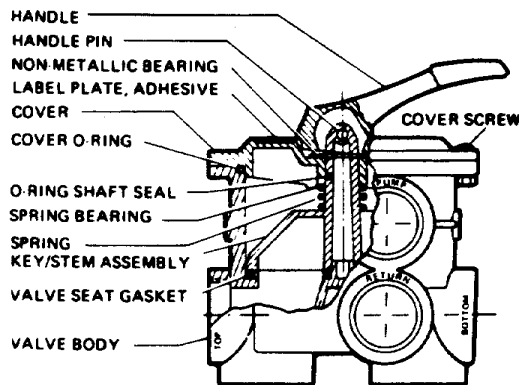

Swimquip Laterals

| Item No | SQ Part # | Diameter | Length | Price |
|----------|-----------|----------|--------|---------|
| 11 09 01 | 24300-17 | 1 1/2" | 8 3/8" | \$81.05 |
| 11 09 02 | 24300-18 | 1 1/2" | 9 3/4" | \$81.05 |
| 11 09 03 | 24300-19 | 1 1/2" | 15" | \$87.10 |
| 11 09 04 | 24300-21 | 1 1/2" | 17" | \$93.95 |
| 11 09 05 | 24300-31 | 2" | 13" | \$47.10 |
| 11 09 06 | 24300-32 | 2" | 15" | \$51.05 |
| 11 09 07 | 24300-33 | 2" | 17" | \$51.05 |
| 11 09 08 | 24300-34 | 2" | 21" | \$54.45 |
| 11 09 09 | 24300-35 | 2" | 23" | \$56.25 |
| 11 09 10 | 24300-36 | 2" | 25" | \$73.25 |
| 11 09 11 | 24300-37 | 2" | 30" | \$77.25 |

Longer laterals priced on request

Nemato Laterals

| Item No | Part # | Descript. | Dia. | Length | Less than sets | Sets |
|----------|-----------|--------------|--------|---------|----------------|---------|
| 11 02 01 | 375-01551 | For 34" dia. | 1 1/2" | 9 1/8" | \$32.40 | \$28.80 |
| 11 02 02 | 375-01552 | For 42" dia. | 1 1/2" | 13 1/2" | \$37.80 | \$33.60 |
| 11 02 03 | 375-01501 | For 60" dia. | 1 1/2" | 21 1/2" | \$48.60 | \$43.20 |