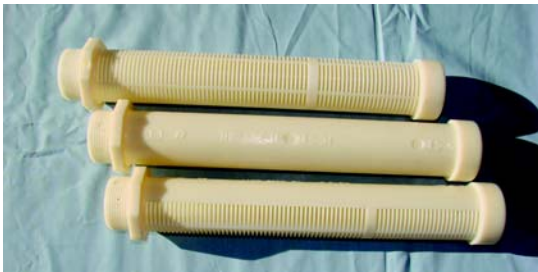

Astral Laterals

| Item No | Description | Price |
|----------|-------------------------------|----------|
| 11 08 01 | 100mm long-threaded both ends | \$8.85 |
| 11 08 02 | 110mm long-closed one end | \$8.85 |
| 11 08 07 | 160 mm long-closed one end | \$8.85 |
| 11 08 03 | 175mm long-closed one end | \$8.85 |
| 11 08 04 | 225mm long-closed one end | \$8.85 |
| 11 08 05 | Coupling 3/4" female/female | \$8.85 |
| 11 08 06 | Lid Gasket | \$116.25 |

Swimquip Laterals

| Item No | SQ Part # | Diameter | Length | Price |
|----------|-----------|----------|--------|---------|
| 11 09 01 | 24300-17 | 1 1/2" | 8 3/8" | \$81.05 |
| 11 09 02 | 24300-18 | 1 1/2" | 9 3/4" | \$81.05 |
| 11 09 03 | 24300-19 | 1 1/2" | 15" | \$87.10 |
| 11 09 04 | 24300-21 | 1 1/2" | 17" | \$93.95 |
| 11 09 05 | 24300-31 | 2" | 13" | \$47.10 |
| 11 09 06 | 24300-32 | 2" | 15" | \$51.05 |
| 11 09 07 | 24300-33 | 2" | 17" | \$51.05 |
| 11 09 08 | 24300-34 | 2" | 21" | \$54.45 |
| 11 09 09 | 24300-35 | 2" | 23" | \$56.25 |
| 11 09 10 | 24300-36 | 2" | 25" | \$73.25 |
| 11 09 11 | 24300-37 | 2" | 30" | \$77.25 |

Longer laterals priced on request

Nemato Laterals

| Item No | Part # | Descript. | Dia. | Length | Less than sets | Sets |
|----------|-----------|--------------|--------|---------|----------------|---------|
| 11 02 01 | 375-01551 | For 34" dia. | 1 1/2" | 9 1/8" | \$32.40 | \$28.80 |
| 11 02 02 | 375-01552 | For 42" dia. | 1 1/2" | 13 1/2" | \$37.80 | \$33.60 |
| 11 02 03 | 375-01501 | For 60" dia. | 1 1/2" | 21 1/2" | \$48.60 | \$43.20 |