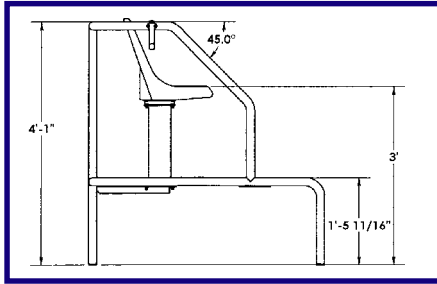

Torrey II Guard Chair

The Torrey II Guard Chair is light and readily moveable. The platform is 34" x 34" and it comes with 2 wheels and a swivel seat. Three seat heights are available. FOB Factory.

| Item No | Description | Model | Price |
|----------|-----------------------|-------|-----------|
| 16 06 10 | Torrey II Chair - 36" | 20211 | \$2295.00 |
| 16 06 11 | Torrey II Chair - 42" | 20214 | \$2375.00 |
| 16 06 12 | Torrey II Chair - 48" | 20215 | \$2650.00 |

Mendota 36" Lifeguard Chair

Mendota 48" chair shown with optional ballast

Mendota Portable Lifeguard Chairs

Made of plastic wood (high density polyethylene)

Mendota portable lifeguard chairs are made of plastic wood and come in two colours, white or sand. The chairs are available in two seat heights, 3' and 4'. They are shipped partially knocked down so some assembly is required. They are screwed together with stainless steel hardware. Plastic wood is heavy, and impervious to almost everything making it ideal for outdoor applications. FOB Factory.