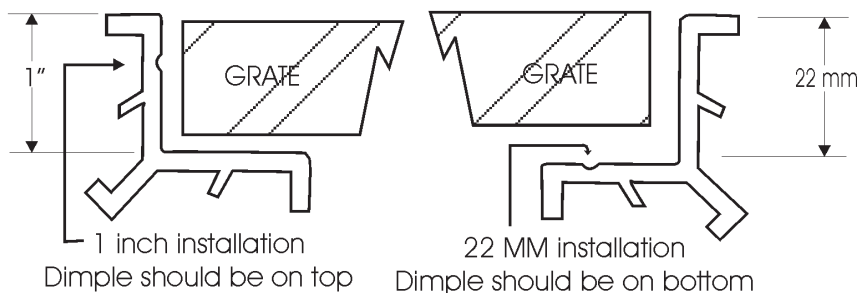

Pro Curb Edge Profile:

Fabricated from rigid PVC this edging will work with most grating profiles available.

One leg is set up for use with one inch tall grating & one is set for 22 MM grating. It can also be supplied with slotted edge for easy use with radius trench applications.

Supplied in 6 foot pieces available in white only.

Item No	Description	Price
16 32 20	Pro Curb Edging	3.30/ft.