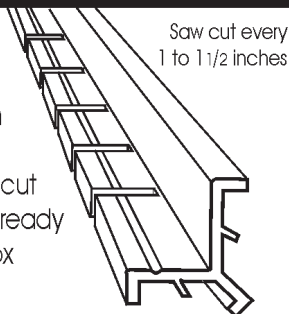

POOL TRENCH & GUTTER GRATE PRODUCTS

**Radius Grating
35 mm High**

Radius Grating 22 mm High

Modular Grating

Grating Tile

FOR RADIUS INSTALLATION

For tight radius: field cut as shown
or
Order radius cut Pro Edge for ready out of the box installation