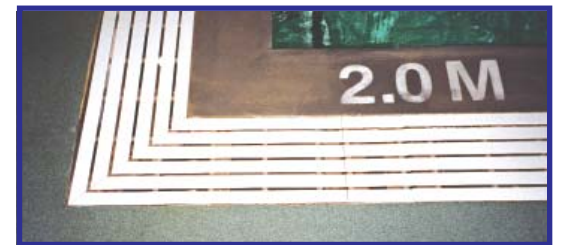

**Duradek is now available in 22MM high profile!!
This profile allows Duradek to fit gutters using the most common white plastic grating in the field!!**

Call with gutter detail for an exact quotation and a sample of Duradek to test in your facility!!