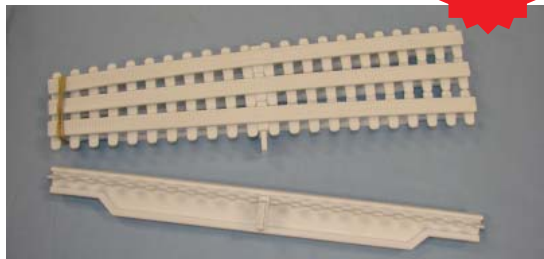

POOL TRENCH & GUTTER GRATE PRODUCTS

**Radius Grating
35 mm High**

Radius Grating 22 mm High

Modular Grating

Grating Tile

FOR RADIUS INSTALLATION

For tight radius: field cut as shown
or
Order radius cut Pro Edge for ready out of the box installation

Pro Curb Edge Profile:

Fabricated from rigid PVC this edging will work with most grating profiles available.

One leg is set up for use with one inch tall grating & one is set for 22 MM grating. It can also be supplied with slotted edge for easy use with radius trench applications.

Supplied in 6 foot pieces available in white only.

Item No	Description	Price
16 32 20	Pro Curb Edging	3.30/ft.

PVC Grating

High quality PVC grating is supplied in your choice of six colors. Fabricated from high grade, UV stabilized, outdoor quality PVC it is designed to comply with ADSTM load & deflection standards. All components are completely modular and set up to easily fasten to shoulder edge for stability. This grating is a durable very well designed product that is supported by a manufacturer's 10 year warranty.

Duradek also locks each bar into place both mechanically and chemically, ensuring the bars will not ever come loose or move.

The product can be fabricated to accommodate any width of gutter. We have done applications this year with bars both perpendicular and parallel to the wall. Please call today to see if Duradek can work for your gutter; we can provide delivery, pricing, installation detail and fabrication options to help with unusual trench configurations.