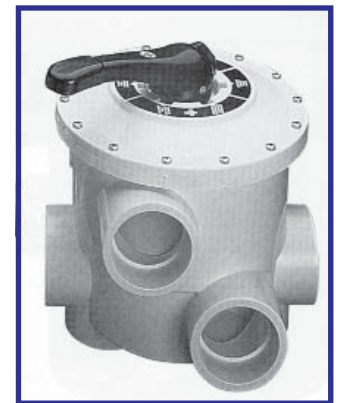

*When ordering please specify hub style or type.

D.E. Filter Covers

Item No	Description	Size	1-11	12+
11 07 01	Generic	30" x 60"	\$99.50	\$92.75
11 07 05	Gasket for	30" x 60"	\$7.00	\$5.95
11 07 02	Generic BIF	36" x 60"	\$211.95	\$190.35
11 07 12	Generic	30" x 36"	\$92.50	\$82.50

Custom D.E. filter Covers. Available on request. Sample cover or element required for accurate sizing and pricing.

Generic 30 x 60 Element

D.E. Filter Element Cores

Item No	Description	Size	1-6	7+
11 07 03	Generic	30" x 60"	\$332.30	\$285.00
Item No	Description	Size	1-7	8+
11 07 04	Generic BIF side outlet	36" x 60"	\$789.00	\$707.95
Item No	Description	Size	1-4	5+
11 07 09	Generic	30" x 36"	\$237.50	\$222.50

DIAL VALVES & PARTS

Praher Dial Valves

Generic valve with all ports open. Can be adapted to almost any installation. NOT preplumbed to fit on Pac Fab filters. (see Pac Fab filter parts on page 6)

Item No	Part	Description	Price
11 10 02	SM-20-A0	2" side mount dial valve All ports open, specify slip or threaded	\$136.93
11 10 03	SM-30-A0	3" side mount dial valve All ports open - Slip only	\$814.40