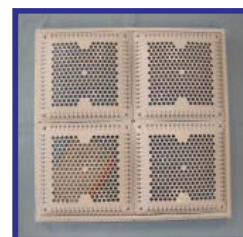

*Hayward 9" Round*

*Hayward 12 x 9*

15 09 05	WG1032	12" X 12" Frame & Grate	\$125.06
15 09 06	WGX1032B	12" X 12" Grate Only	\$93.34
15 09 07	WG1033	18" X 18" Frame & Grate	\$380.22
15 09 08	WGX1031B	9" X 9" Grate only (4 req)	\$69.32
15 09 09	WGX 1030Z	Grate screw 10-24 X 7/8	\$2.25

### Waterways 9"X 9" Square Frame and Grate Assembly

15 09 10	640-4700	9" X 9" Frame & Grate Assbly	\$79.80
15 09 11	640-9000	Grate Screw #8 Phillips flat head 1" sheet metal screw	\$2.25

*Hayward 18 x 18*