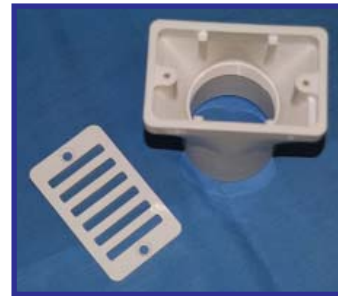

## Hayward Hydrostatic Relief Valve

Item No	Part	Description	Price
15 13 01	SP-1056	1½" and 2" MIPT	\$28.82
15 13 02	SP-1055	Collector tube	\$17.65

*Note: SP-1056 can be used wherever you need to replace a hydrostatic relief valve that is 1½" or 2" FPT.*

## Skimmer Grille

A generic A.B.S. plastic frame and grate designed as a grille for the mouth of skimmers. The grate is 6" by 12" and held into the frame by 4 stainless steel screws. The frame is 7.5" by 13.25" and 1.5" deep, designed to be grouted in place flush with the pool wall. White only.