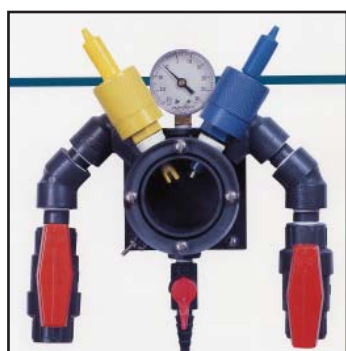

STRANTROL by Siemens

Siemens are the new owners of Stranco. They have recently added several new companies to their water treatment division, as usual buying the best and adding to it. We are pleased with the new owners and continued dedication to product innovation and quality, and expanding product line. Strantrols by Siemens are reliable, fully functioned controllers, of up to date design. The software is easy to use, the hardware, both probes and controller designed for a long trouble free working life.

Model System 3i

FEATURES:

- Ph and ORP controller
- Digital display of Ph and ORP, PPM & Temp*
- Range .6 - 6.0 PPM
- LED display of PPM (calculated)
- Probes, flowcell and flowswitch included
- On/off or proportional control
- Flowswitch feed lockout; overfeed timers
- Ph, ORP and PPM calibration
- Acid or base feed
- 3 relay outputs Ph, ORP and Alarm
- Optional fourth mechanical relay available.
- No wiring needed. Power and pigtailed provided. Can be hard wired.
- Computer communications capabilities - optional.
- Password protection (2 levels) *Temperature optional

CONTROLLER PARTS

Strantrol Flowcell

NOTE: Probes not included.

Item No	Description	Price
12 19 01	Strantrol Flowcell	\$437.50
12 19 99	Reed Flowswitch	\$112.00
12 19 98	Replacement Flowcell Gauge 72112-30C	\$65.00