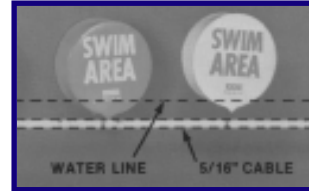

SIGN BUOYS

Model #425-R Regulatory Buoy

12" diameter x 59", with almost 48" above the water line.

Item No	Description	Price
18 05 01	Regulatory Buoy	\$433.25

Model #423-0 Barrier Float

12" x 36" economy model. Rope passes continuously through buoy. Sold in boxes of three.

Item No	Description	Price
18 05 02	Barrier Float	\$191.10

Sign Rope Buoys

Highly visible - permanently maintains an upright position by weight of 5/16" cable. 100% closed - cell construction. 7/4" diameter by 3" thick.

Rescue Cans and Tubes

Rescue cans and tubes provide rescuers extra flotation to support swimmers in trouble, and something for the distressed person to hang on to; while allowing the rescuer to tow them to shore. The rescue can is designed for use in surf, and has a cavity for a pocket mask, while the rescue tubes are for lakes and pools. Model 79 rescue tube is 49" long by 6" wide, and 4" thick, providing a lot of soft flotation, while Model 80 is 36" long by 3" thick where a more compact aid is desired.