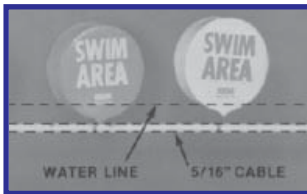

SIGN BUOYS

Model #425-R Regulatory Buoy

12" diameter x 59", with almost 48" above the water line.

Item No	Description	Price
18 05 01	Regulatory Buoy	\$450.65

Model #423-0 Barrier Float

12" x 36" economy model. Rope passes continuously through buoy. Sold in boxes of three.

Item No	Description	Price
18 05 02	Barrier Float - each	\$198.75

Sign Rope Buoys

Highly visible - permanently maintains an upright position by weight of 5/16" cable. 100% closed - cell construction. 7/4" diameter by 3" thick.

Rescue Cans and Tubes

Rescue cans and tubes provide rescuers extra flotation to support swimmers in trouble, and something for the distressed person to hang on to; while allowing the rescuer to tow them to shore. The rescue can is designed for use in surf, and has a cavity for a pocket mask, while the rescue tube is for lakes and pools. Model 80 is 36" long by 3" thick where a more compact aid is desired.