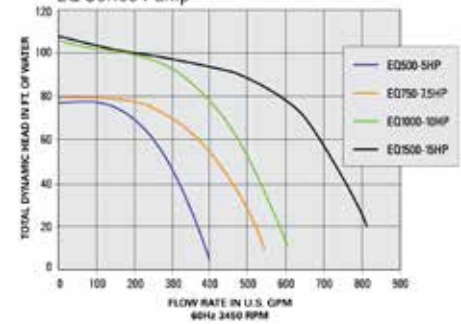

EQ Series Commercial Plastic Pump

- All-plastic pump and strainer for durability and long life.
- 6" suction on strainer and pump, and 4" discharge on pump.
- Direct replacement for C Series Bronze Pump.
- Can be purchased/used with or without strainer.
- Self priming with Hair and Lint Strainer.
- See-through strainer lid with cam and ramp closure.
- Very efficient and quiet operation.
- 208/230-460 3 phase is standard, other voltages (575) on request.
- Low shut-off head of 50 PSI, important for fiberglass filters rated at 50 PSI.

Model	Description	H.P.	Price
340031	EQK500w/strainer	5 H.P.	POR
340033	EQK750w/strainer	7.5 H.P.	POR
340034	EQK1000w/strainer	10 H.P.	POR
340035	EQK1500w/strainer	15 H.P.	POR

Performance curves
EQ Series Pump